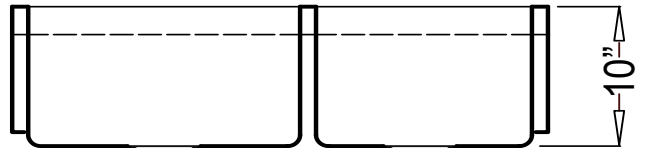

--- Dimensions ---

Outer

33" x 20" x 10"

Left Bowl

17" x 18" x 10"

Right Bowl

13" x 18" x 10"

Model	Description	Colors / Finishes
HBE3320 "Livingston"	Handmade Farmhouse Sink	N/A

- UPC Certified

Product Specification

This handmade farmhouse sink shall be a dual compartment with rectangular bowls, featuring square inside corners. It shall be 33" in length and 20" in width, with each bowl having a depth of 10". Sink shall be made of 15 gauge stainless steel. Sink shall include installation hardware. Sink shall be Homeplace Model HBE3320, "Livingston".

HBE3320 - "Livingston"

TECHNICAL INFORMATION

Fixture*	
Basin Area (Left Bowl)	17" x 18"
Basin Area (Right Bowl)	13" x 18"
Water Depth (Left Bowl)	10"
Water Depth (Right Bowl)	10"
Drain Hole (Each Bowl)	3-5/8" D
*Approximate measurements for comparison only.	

Product Image

Front View

Top View

Product Diagram