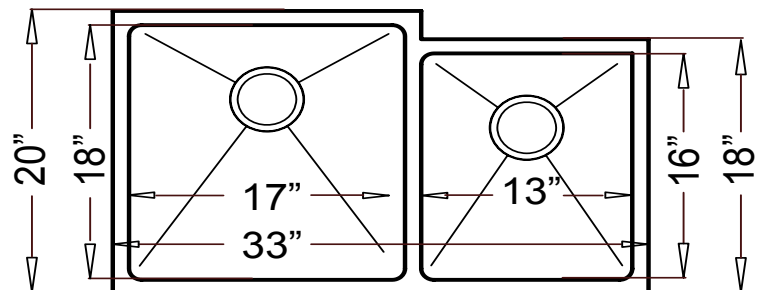

--- Dimensions ---

Outer

33" x 20" x 10"

Left Bowl

17" x 18" x 10"

Right Bowl

13" x 18" x 10"

Model	Description	Colors / Finishes
HBE3320 "Livingston"	Handmade Farmhouse Sink	N/A

- UPC Certified

Product Specification

This handmade farmhouse sink shall be a dual compartment with rectangular bowls, featuring square inside corners. It shall be 33" in length and 20" in width, with each bowl having a depth of 10". Sink shall be made of 15 gauge stainless steel. Sink shall include installation hardware. Sink shall be Homeplace Model HBE3320, "Livingston".

HBE3320 - "Livingston"

TECHNICAL INFORMATION

Fixture*	
Basin Area (Left Bowl)	17" x 18"
Basin Area (Right Bowl)	13" x 18"
Water Depth (Left Bowl)	10"
Water Depth (Right Bowl)	10"
Drain Hole (Each Bowl)	3-5/8" D
*Approximate measurements for comparison only.	

Product Image

Front View

Top View

Product Diagram