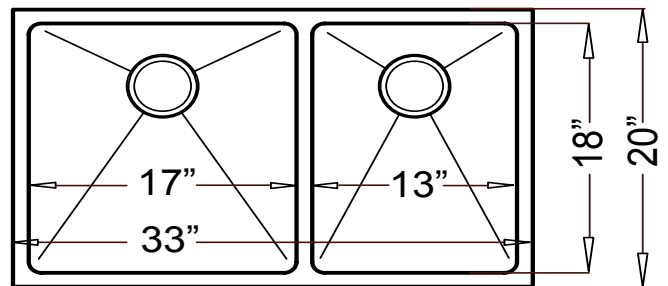

--- Dimensions ---

Outer

33" x 20" x 10"

Left Bowl

17" x 18" x 10"

Right Bowl

13" x 18" x 10"

Model	Description	Colors / Finishes
HBO3320A "Kilgore"	Handmade Farmhouse Sink	N/A

#### Product Specification

This handmade farmhouse sink shall be a dual compartment with rectangular bowls, featuring square inside corners. It shall be 33" in length and 20" in width, with each bowl having a depth of 10". Sink shall be made of 15 gauge stainless steel. Sink shall include installation hardware. Sink shall be Homeplace Model HBO3320A, "Kilgore".

## TECHNICAL INFORMATION

Fixture*	
Basin Area (Left Bowl)	17" x 18"
Basin Area (Right Bowl)	13" x 18"
Water Depth (Left Bowl)	10"
Water Depth (Right Bowl)	10"
Drain Hole (Each Bowl)	3-5/8" D
*Approximate measurements for comparison only.	

Product Image

Front View

Top View

Product Diagram