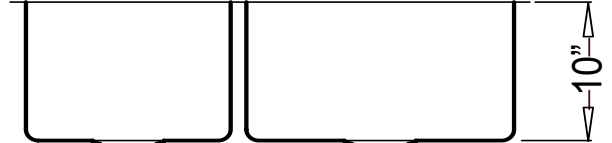

HBO3320AR - "Kilgore Reverse"

TECHNICAL INFORMATION

Fixture*	
Basin Area (Left Bowl)	13" x 18"
Basin Area (Right Bowl)	17" x 18"
Water Depth (Left Bowl)	10"
Water Depth (Right Bowl)	10"
Drain Hole (Each Bowl)	3-5/8" D
*Approximate measurements for comparison only.	

Front View

Top View

Product Diagram