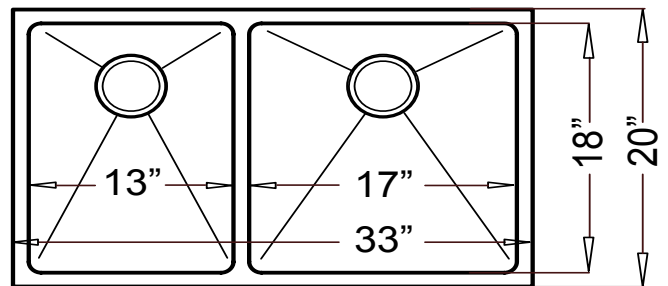

--- Dimensions ---

Outer

33" x 20" x 10"

Left Bowl

13" x 18" x 10"

Right Bowl

17" x 18" x 10"

Model	Description	Colors / Finishes
HBO3320AR "Kilgore Reverse"	Handmade Farmhouse Sink	N/A

- UPC Certified

Product Specification

This handmade farmhouse sink shall be a dual compartment with rectangular bowls, featuring square inside corners. It shall be 33" in length and 20" in width, with each bowl having a depth of 10". Sink shall be made of 15 gauge stainless steel. Sink shall include installation hardware. Sink shall be Homeplace Model HBO3320AR, "Kilgore Reverse".

HBO3320AR - "Kilgore Reverse"

TECHNICAL INFORMATION

Fixture*	
Basin Area (Left Bowl)	13" x 18"
Basin Area (Right Bowl)	17" x 18"
Water Depth (Left Bowl)	10"
Water Depth (Right Bowl)	10"
Drain Hole (Each Bowl)	3-5/8" D
*Approximate measurements for comparison only.	

Product Image

Front View

Top View

Product Diagram