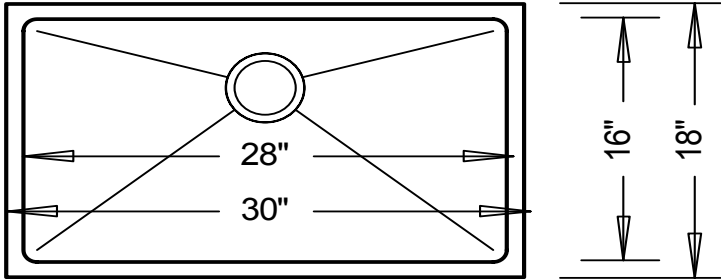

#### Product Specification

This handmade farmhouse sink shall be a single compartment with rectangular bowl, featuring square inside corners. It shall be 30" in length and 18" in width, with a bowl depth of 10". Sink shall be made of 15 gauge stainless steel. Sink shall include installation hardware. Sink shall be Homeplace Model HBS3018, "Crockett".

## TECHNICAL INFORMATION

<b>Fixture*</b>	
Basin Area	28" x 16"
Water Depth	10"
Drain Hole	3-5/8" D
*Approximate measurements for comparison only.	

Product Image

Front View

Top View

Product Diagram