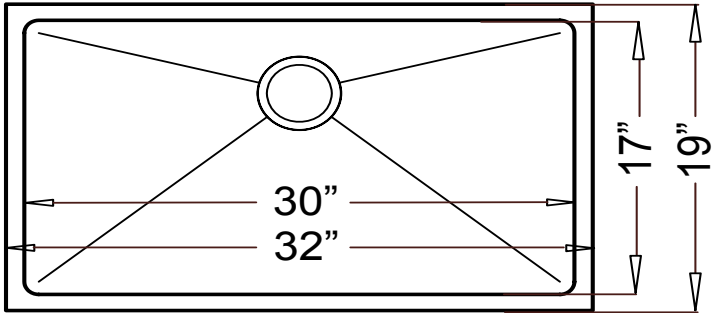

--- Dimensions ---

Outer

32" x 19" x 10"

Inner

30" x 17" x 10"

Model	Description	Colors / Finishes
HBS3219 "Jasper"	Handmade Farmhouse Sink	N/A

Included Components

- Mounting Clips
- Cut-out template

This handmade farmhouse sink shall be a single compartment with rectangular bowl, featuring square inside corners. It shall be 32" in length and 19" in width, with a bowl depth of 10". Sink shall be made of 15 gauge stainless steel. Sink shall include installation hardware. Sink shall be Homeplace Model HBS3219, "Jasper".

HBS3219 - "Jasper"

TECHNICAL INFORMATION

Fixture*	
Basin Area	30" x 17"
Water Depth	10"
Drain Hole	3-5/8" D
*Approximate measurements for comparison only.	

Product Image

Front View

Top View

Product Diagram