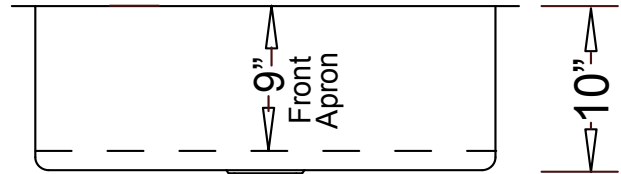

Farmhouse Apron Kitchen

--- Dimensions ---

Outer

29-3/4" x 20-3/4" x 10"

Inner

27" x 16" x 10"

Model	Description	Colors / Finishes
HR-EFS3021B "Lufkin Radial"	Handmade Farmhouse Apron Sink	N/A

Included Components

- UPC Certified

Product Specification

This handmade farmhouse apron sink shall be a single compartment with rectangular bowl, featuring 20° inside "radial" corners. Sink shall be 29-3/4" in length and 20-3/4" in width, with a bowl depth of 10". Sink shall be made of 15 gauge stainless steel. Sink shall include installation hardware. Sink shall be Homeplace Model HR-EFS3021B, "Lufkin Radial".

HR-EFS3021B - "Lufkin Radial"

TECHNICAL INFORMATION

Fixture*	
Basin Area	27" x 16"
Water Depth	10"
Drain Hole	3-5/8" D
*Approximate measurements for comparison only.	

Product Image

Front View

Top View

Product Diagram