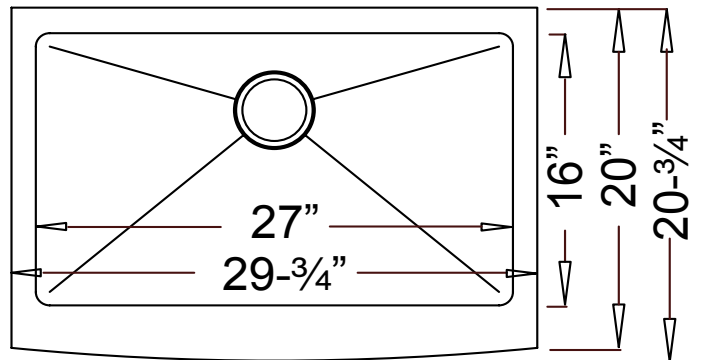

Farmhouse Apron Kitchen

--- Dimensions ---

Outer

29-3/4" x 20-3/4" x 10"

Inner

27" x 16" x 10"

Model	Description	Colors / Finishes
HR-EFS3021B "Lufkin Radial"	Handmade Farmhouse Apron Sink	N/A

Included Components

- UPC Certified

Product Specification

This handmade farmhouse apron sink shall be a single compartment with rectangular bowl, featuring 20° inside "radial" corners. Sink shall be 29-3/4" in length and 20-3/4" in width, with a bowl depth of 10". Sink shall be made of 15 gauge stainless steel. Sink shall include installation hardware. Sink shall be Homeplace Model HR-EFS3021B, "Lufkin Radial".

HR-EFS3021B - "Lufkin Radial"

TECHNICAL INFORMATION

Fixture*	
Basin Area	27" x 16"
Water Depth	10"
Drain Hole	3-5/8" D
*Approximate measurements for comparison only.	

Product Image

Front View

Top View

Product Diagram