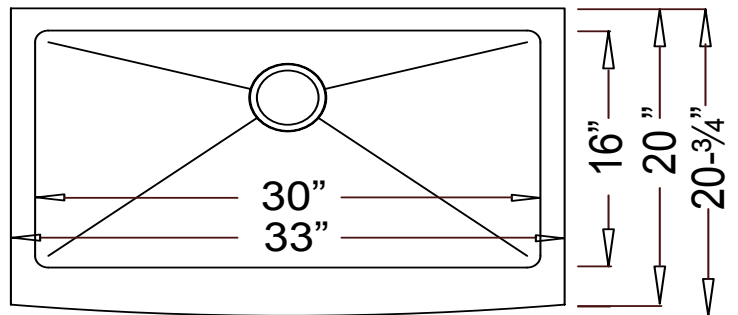

#### Farmhouse Apron Kitchen

--- Dimensions ---  
 Outer  
 33" x 20-3/4" x 10"  
 Inner  
 30" x 16" x 10"

Model	Description	Colors / Finishes
HR-EFS3321B "Marshall Radial"	Handmade Farmhouse Apron Sink	N/A

#### Product Specification

This handmade farmhouse apron sink shall be a single compartment with rectangular bowl, featuring 20° inside "radial" corners. Sink shall be 33" in length and 20-3/4" in width, with a bowl depth of 10". Sink shall be made of 15 gauge stainless steel. Sink shall include installation hardware. Sink shall be Homeplace Model HR-EFS3321B, "Marshall Radial".

## TECHNICAL INFORMATION

Fixture*	
Basin Area	30" x 16"
Water Depth	10"
Drain Hole	3-5/8" D
*Approximate measurements for comparison only.	

Product Image

Front View

Top View

Product Diagram