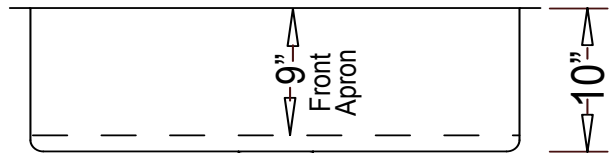

#### Product Specification

This handmade farmhouse apron sink shall be a single compartment with rectangular bowl, featuring 20° inside "radial" corners. Sink shall be 33" in length and 20-3/4" in width, with a bowl depth of 10". Sink shall be made of 15 gauge stainless steel. Sink shall include installation hardware. Sink shall be Homeplace Model HR-EFS3321B, "Marshall Radial".

## TECHNICAL INFORMATION

Fixture*	
Basin Area	30" x 16"
Water Depth	10"
Drain Hole	3-5/8" D
*Approximate measurements for comparison only.	

Product Image

Front View

Top View

Product Diagram