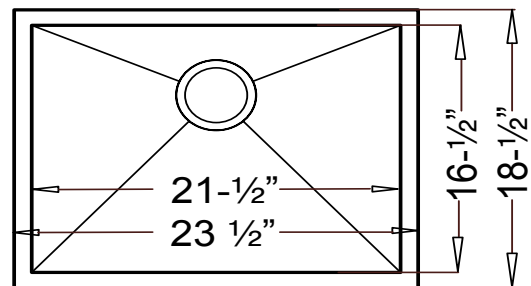

#### Farmhouse Laundry

--- Dimensions ---  
Outer  
23-1/2" x 18-1/2" x 12"  
Inner  
13" x 18" x 12"

Model	Description	Colors / Finishes
HR-HA450B "Milam Radial"	Handmade Farmhouse Laundry Sink	N/A

#### Product Specification

This handmade farmhouse laundry sink shall be a single compartment with rectangular bowl, featuring 18° inside "radial" corners. It shall be 23-1/2" in length and 18-1/2" in width, with a bowl depth of 12". Sink shall be made of 15 gauge stainless steel. Sink shall include installation hardware. Sink shall be Homeplace Model HR-HA450B, "Milam Radial".

## TECHNICAL INFORMATION

Fixture*	
Basin Area	21-1/2" x 16-1/2"
Water Depth	12"
Drain Hole	3-5/8" D
*Approximate measurements for comparison only.	

Product Image

Front View

Top View

Product Diagram