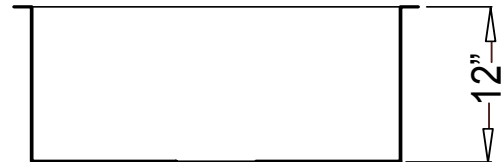

#### Product Specification

This handmade farmhouse laundry sink shall be a single compartment with rectangular bowl, featuring 18° inside "radial" corners. It shall be 23-1/2" in length and 18-1/2" in width, with a bowl depth of 12". Sink shall be made of 15 gauge stainless steel. Sink shall include installation hardware. Sink shall be Homeplace Model HR-HA450B, "Milam Radial".

## TECHNICAL INFORMATION

Fixture*	
Basin Area	21-1/2" x 16-1/2"
Water Depth	12"
Drain Hole	3-5/8" D
*Approximate measurements for comparison only.	

Product Image

Front View

Top View

Product Diagram