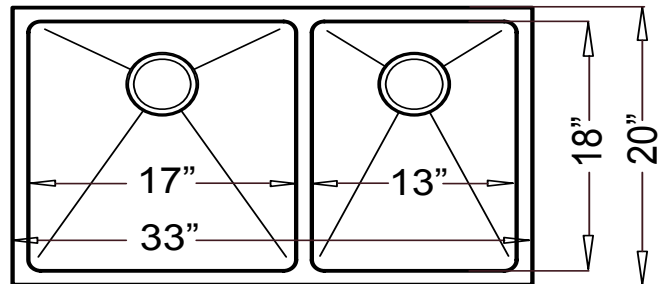

#### Product Specification

This handmade farmhouse sink shall be a dual compartment with rectangular bowls, featuring 20° inside "radial" corners. It shall be 33" in length and 20" in width, with each bowl having a depth of 10". Sink shall be made of 15 gauge stainless steel. Sink shall include installation hardware. Sink shall be Homeplace Model HR-HBO3320AB, "Kilgore Radial".

## TECHNICAL INFORMATION

Fixture*	
Basin Area (Left Bowl)	17" x 18"
Basin Area (Right Bowl)	13" x 18"
Water Depth (Left Bowl)	10"
Water Depth (Right Bowl)	10"
Drain Hole (Each Bowl)	3-5/8" D
*Approximate measurements for comparison only.	

Product Image

Front View

Top View

Product Diagram