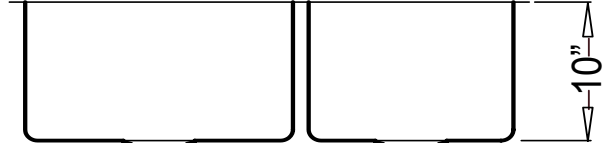

HR-HBO3320AB - "Kilgore Radial"

TECHNICAL INFORMATION

Fixture*	
Basin Area (Left Bowl)	17" x 18"
Basin Area (Right Bowl)	13" x 18"
Water Depth (Left Bowl)	10"
Water Depth (Right Bowl)	10"
Drain Hole (Each Bowl)	3-5/8" D
*Approximate measurements for comparison only.	

Front View

Top View

Product Diagram