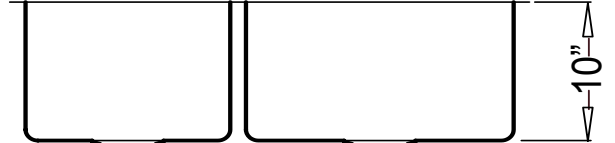

- Standard Strainer
- Premium Strainer
- Sink Grid

Codes / Standards Applicable

Specified model meets or exceeds the following:

- UPC Certified

Product Specification

This handmade farmhouse sink shall be a dual compartment with rectangular bowls, featuring 20° inside "radial" corners. It shall be 33" in length and 20" in width, with each bowl having a depth of 10". Sink shall be made of 15 gauge stainless steel. Sink shall include installation hardware. Sink shall be Homeplace Model HR-HBO3320ABR, "Kilgore Reverse Radial".

HR-HBO3320ABR - "Kilgore Reverse Radial"

TECHNICAL INFORMATION

Fixture*	
Basin Area (Left Bowl)	13" x 18"
Basin Area (Right Bowl)	17" x 18"
Water Depth (Left Bowl)	10"
Water Depth (Right Bowl)	10"
Drain Hole (Each Bowl)	3-5/8" D
*Approximate measurements for comparison only.	

Product Image

Front View

Top View

Product Diagram