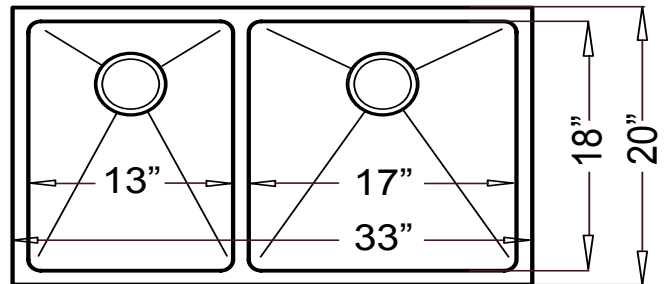

Farmhouse Kitchen

--- Dimensions ---

Outer

33" x 20" x 10"

Left Bowl

13" x 18" x 10"

Right Bowl

17" x 18" x 10"

- Standard Strainer
- Premium Strainer
- Sink Grid

Codes / Standards Applicable

Specified model meets or exceeds the following:

- UPC Certified

Product Specification

This handmade farmhouse sink shall be a dual compartment with rectangular bowls, featuring 20° inside "radial" corners. It shall be 33" in length and 20" in width, with each bowl having a depth of 10". Sink shall be made of 15 gauge stainless steel. Sink shall include installation hardware. Sink shall be Homeplace Model HR-HBO3320ABR, "Kilgore Reverse Radial".

HR-HBO3320ABR - "Kilgore Reverse Radial"

TECHNICAL INFORMATION

Fixture*	
Basin Area (Left Bowl)	13" x 18"
Basin Area (Right Bowl)	17" x 18"
Water Depth (Left Bowl)	10"
Water Depth (Right Bowl)	10"
Drain Hole (Each Bowl)	3-5/8" D
*Approximate measurements for comparison only.	

Product Image

Front View

Top View

Product Diagram