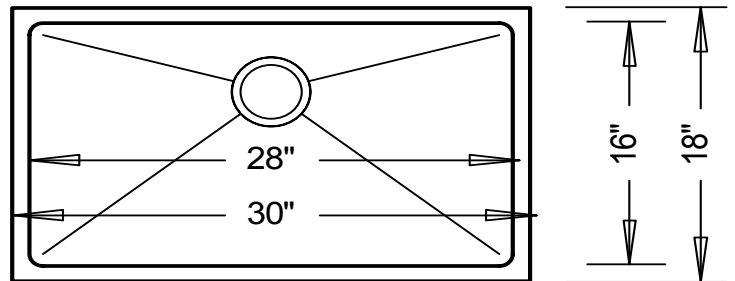

#### Product Specification

This handmade farmhouse sink shall be a single compartment with rectangular bowl, featuring 20° inside "radial" corners. It shall be 30" in length and 18" in width, with a bowl depth of 10". Sink shall be made of 15 gauge stainless steel. Sink shall include installation hardware. Sink shall be Homeplace Model HR-HBS3018, "Crockett Radial".

## TECHNICAL INFORMATION

Fixture*	
Basin Area	28" x 16"
Water Depth	10"
Drain Hole	3-5/8" D
*Approximate measurements for comparison only.	

Product Image

Front View

Top View

Product Diagram