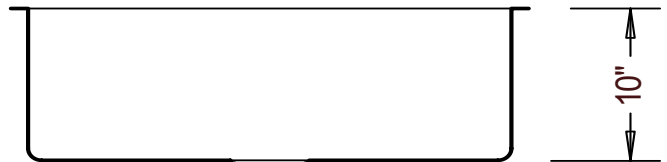

#### Product Specification

This handmade farmhouse sink shall be a single compartment with rectangular bowl, featuring 20° inside "radial" corners. It shall be 30" in length and 18" in width, with a bowl depth of 10". Sink shall be made of 15 gauge stainless steel. Sink shall include installation hardware. Sink shall be Homeplace Model HR-HBS3018, "Crockett Radial".

## TECHNICAL INFORMATION

Fixture*	
Basin Area	28" x 16"
Water Depth	10"
Drain Hole	3-5/8" D
*Approximate measurements for comparison only.	

Product Image

Front View

Top View

Product Diagram