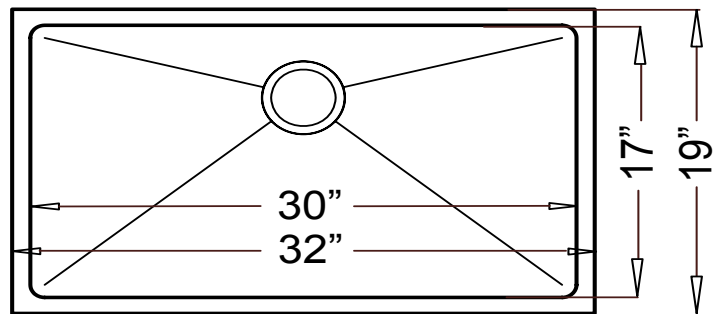

#### Product Specification

This handmade farmhouse sink shall be a single compartment with rectangular bowl, featuring 20° inside "radial" corners. It shall be 32" in length and 19" in width, with a bowl depth of 10". Sink shall be made of 15 gauge stainless steel. Sink shall include installation hardware. Sink shall be Homeplace Model HR-HBS3219, "Jasper Radial".

## TECHNICAL INFORMATION

Fixture*	
Basin Area	30" x 17"
Water Depth	10"
Drain Hole	3-5/8" D
*Approximate measurements for comparison only.	

Product Image

Front View

Top View

Product Diagram