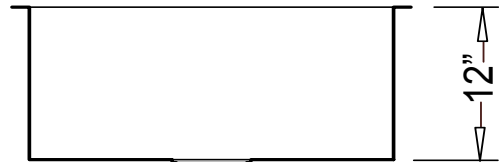

#### Product Specification

This handmade farmhouse laundry sink shall be a single compartment with rectangular bowl, featuring R15mm rounded “Radial” inside corners. Sink shall be 23-1/2” in length and 18-1/2” in width, with a bowl depth of 12”.

## TECHNICAL INFORMATION

Fixture*	
Basin Area	21-1/2" x 16-1/2"
Water Depth	12"
Drain Hole	3-5/8" D
*Approximate measurements for comparison only.	

R15mm “Radial”  
Corner Detail

Front View

Top View