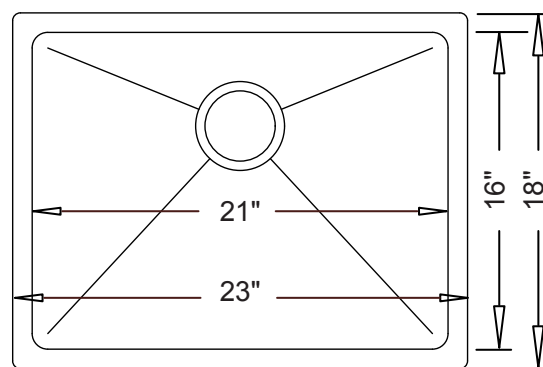

Undermount Kitchen

--- Dimensions ---	
Outer:	23" x 18" x 9"
Inner:	21" x 16" x 9"

Model	Description	Colors / Finishes
MP2318	Undermount Sink	N/A

Included Components

- Mounting Clips
- Cut-out template

Colors / Finishes

- UPC Certified
- CSA Certified

Product Specification

This sink shall be a single compartment with the bowl featuring R20mm rounded “Radial” inside corners. Sink shall be 23” in length and 16” in width, with a bowl depth of 9”. Sink shall be made of 18 gauge stainless steel.

Sink shall include installation hardware. Sink shall be MetroPlace Model MP2318.

TECHNICAL INFORMATION

Fixture*	
Basin Area	21" x 16"
Water Depth	9"
Drain Hole	3-5/8" D
*Approximate measurements for comparison only.	

Product Image

Front View

Top View

Product Diagram