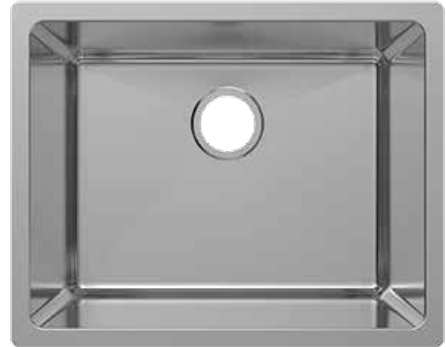

Features

- Certified 304 Grade 18 Gauge Stainless Steel
- Undermount
- Single Compartment
- R20mm rounded “Radial” inside corners for Easier Cleaning
- Unique sound-deadening system with sound pads and a special coating
- Lustrous and enduring finish which compliments any decor
- Limited lifetime warranty

Undermount Kitchen

--- Dimensions ---	
Outer:	23" x 18" x 9"
Inner:	21" x 16" x 9"

Model	Description	Colors / Finishes
MP2318	Undermount Sink	N/A

Included Components

- Mounting Clips
- Cut-out template

Colors / Finishes

- UPC Certified
- CSA Certified

Product Specification

This sink shall be a single compartment with the bowl featuring R20mm rounded “Radial” inside corners. Sink shall be 23” in length and 16” in width, with a bowl depth of 9”. Sink shall be made of 18 gauge stainless steel.

Sink shall include installation hardware. Sink shall be MetroPlace Model MP2318.

TECHNICAL INFORMATION

Fixture*	
Basin Area	21" x 16"
Water Depth	9"
Drain Hole	3-5/8" D
*Approximate measurements for comparison only.	