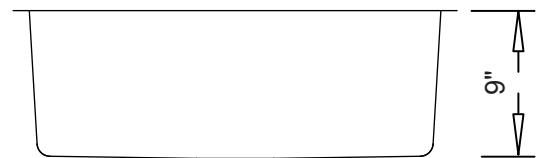

- UPC Certified
- CSA Certified

Product Specification

This sink shall be a single compartment with the bowl featuring R20mm rounded “Radial” inside corners. Sink shall be 27” in length and 18” in width, with a bowl depth of 9”. Sink shall be made of 18 gauge stainless steel.

Sink shall include installation hardware. Sink shall be MetroPlace Model MP2718.

TECHNICAL INFORMATION

Fixture*	
Basin Area	25" x 16"
Water Depth	9"
Drain Hole	3-5/8" D
*Approximate measurements for comparison only.	

Product Image

Front View

Top View

Product Diagram