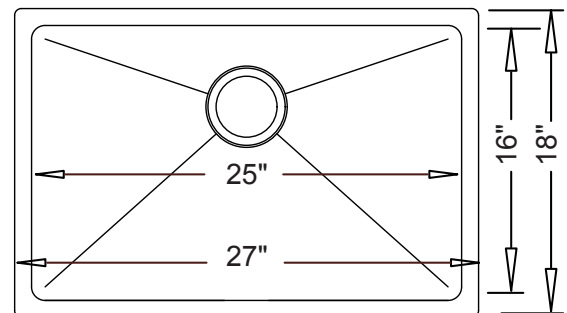

Undermount Kitchen

--- Dimensions ---	
Outer:	27" x 18" x 9"
Inner:	25" x 16" x 9"

Model	Description	Colors / Finishes
MP2718	Undermount Sink	N/A

Included Components

- Mounting Clips
- Cut-out template

Colors / Finishes

- UPC Certified
- CSA Certified

Product Specification

This sink shall be a single compartment with the bowl featuring R20mm rounded “Radial” inside corners. Sink shall be 27” in length and 18” in width, with a bowl depth of 9”. Sink shall be made of 18 gauge stainless steel.

Sink shall include installation hardware. Sink shall be MetroPlace Model MP2718.

TECHNICAL INFORMATION

Fixture*	
Basin Area	25" x 16"
Water Depth	9"
Drain Hole	3-5/8" D
*Approximate measurements for comparison only.	

Product Image

Front View

Top View

Product Diagram