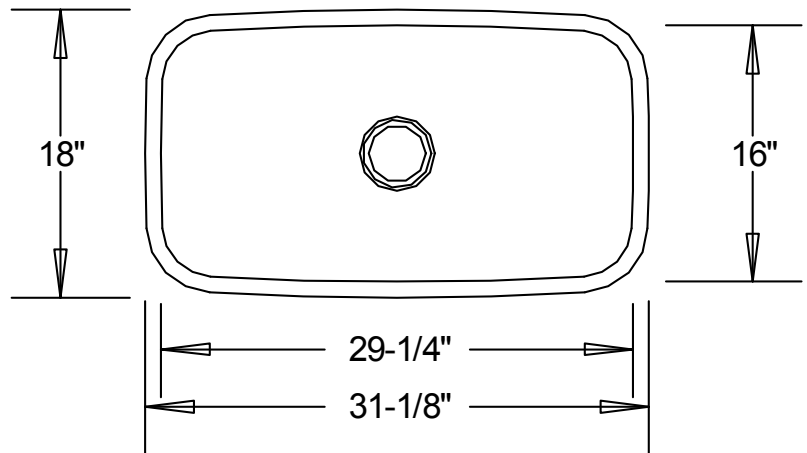

--- Dimensions ---	
Outer	31-1/8" x 18"
Inner	29-1/4" x 16"
Depth	8"

Model	Description	Colors / Finishes
OA-0100 "Gobi"	Drop-In / Undercounter Sink	Brushed Nickel Deck

Included Components

- Cutout template

- Warnock Hersey Certified

Product Specification

This sink shall be a single compartment with rounded bowl. It shall be possible to install as a drop-in or under counter. Sink shall be 31-1/8" in length and 18" in width, with a bowl depth of 8". Sink shall be made of certified 304 grade stainless steel. Sink shall include installation cutout template. Sink shall be Oasis Model OA-0100, "Gobi".

TECHNICAL INFORMATION

Fixture*	
Basin Area	29-1/4" x 16"
Water Depth	8"
Drain Hole	3-5/8" dia.
*Approximate measurements for comparison only.	

Product Image

Front View

Top View

Product Diagram