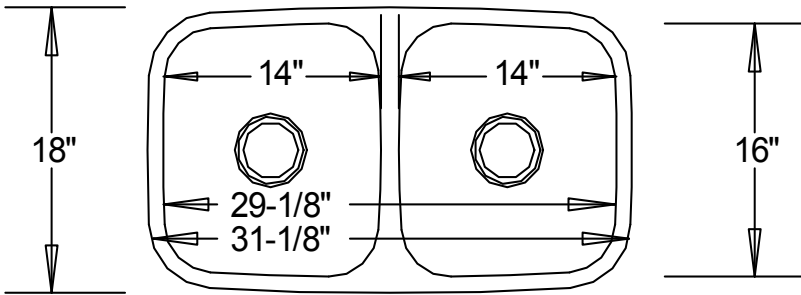

Drop-In / Undercounter Kitchen

--- Dimensions ---	
Outer	31-1/8" x 18" x 8"
Inner	29-1/8" x 16" x 8"
Left Bowl	14" x 16" x 8"
Right Bowl	14" x 16" x 8"

Model	Description	Colors / Finishes
OA-5050 "Sahara"	Drop-In / Undercounter Sink	Brushed Nickel Deck

Specified model meets or exceeds the following:

- Warnock Hersey Certified

Product Specification

This sink shall be a dual compartment with rounded bowls. It shall be possible to install as a drop-in or under counter. Sink shall be 31-1/8" in length and 18" in width, with each bowl having a depth of 8". Sink shall be made of certified 304 grade stainless steel. Sink shall include installation cutout template. Sink shall be Oasis Model OA-5050, "Sahara".

OA-5050 - "Sahara"

TECHNICAL INFORMATION

Fixture*	
Basin Area (Left Bowl)	14" x 16"
Basin Area (Right Bowl)	14" x 16"
Water Depth (Left Bowl)	8"
Water Depth (Right Bowl)	8"
Drain Hole (Each Bowl)	3-5/8" dia.
*Approximate measurements for comparison only.	

Product Image

Front View

Top View

Product Diagram