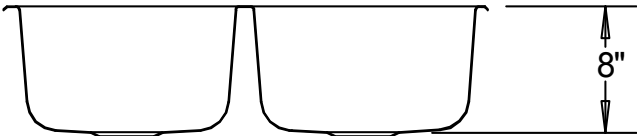

Specified model meets or exceeds the following:

- Warnock Hersey Certified

Product Specification

This sink shall be a dual compartment with rounded bowls. It shall be possible to install as a drop-in or under counter. Sink shall be 31-1/8" in length and 18" in width, with each bowl having a depth of 8". Sink shall be made of certified 304 grade stainless steel. Sink shall include installation cutout template. Sink shall be Oasis Model OA-5050, "Sahara".

OA-5050 - "Sahara"

TECHNICAL INFORMATION

Fixture*	
Basin Area (Left Bowl)	14" x 16"
Basin Area (Right Bowl)	14" x 16"
Water Depth (Left Bowl)	8"
Water Depth (Right Bowl)	8"
Drain Hole (Each Bowl)	3-5/8" dia.
*Approximate measurements for comparison only.	

Product Image

Front View

Top View

Product Diagram