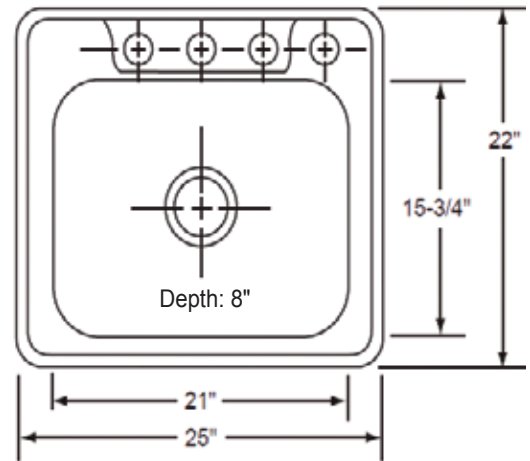

Drop-In Kitchen

--- Dimensions ---
 Outer
 25" x 22" x 8"
 Inner
 21" x 15-3/4" x 8"

Model	Description	Colors / Finishes
PADS22 "Ohioan"	Drop-In Sink	N/A

Included Components

- Mounting Clips
- Cut-out template

Product Specification

This drop-in sink shall be a single compartment with rounded bowl. It shall be 25" in length and 22" in width, with an overall depth of 8". Sink shall be made of certified 304 grade 20 gauge stainless steel. Sink shall include installation hardware. Sink shall be Patriot Model PADS22, "Ohioan".

PADS22 - "Ohioan"

TECHNICAL INFORMATION

Fixture*	
Basin Area	21" x 15-3/4"
Water Depth	8"
Drain Hole	3-5/8" D
*Approximate measurements for comparison only.	

Product Image

Product Diagram