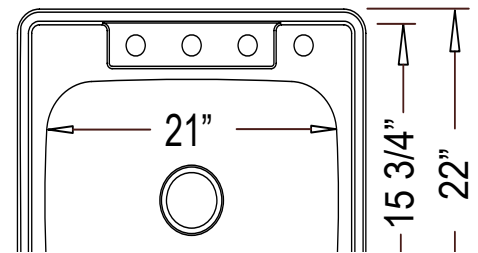

### Product Specification

This drop-in sink shall be a single compartment with rounded bowl. It shall be 25" in length and 22" in width, with an overall depth of 8". Sink shall be made of certified 304 grade 20 gauge stainless steel. Sink shall include installation hardware. Sink shall be Patriot Model PADS22, "Ohioan".

## TECHNICAL INFORMATION

Fixture*	
Basin Area	21" x 15-3/4"
Water Depth	8"
Drain Hole	3-5/8" D

\*Approximate measurements for comparison only.

Product Image

Product Diagram