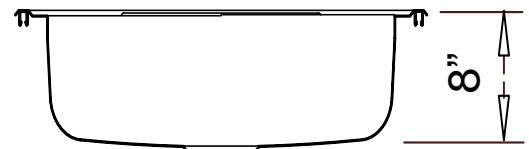

### Product Specification

This drop-in sink shall be a single compartment with rounded bowl. It shall be 25" in length and 22" in width, with an overall depth of 8". Sink shall be made of certified 304 grade 20 gauge stainless steel. Sink shall include installation hardware. Sink shall be Patriot Model PADS22, "Ohioan".

## TECHNICAL INFORMATION

Fixture*	
Basin Area	21" x 15-3/4"
Water Depth	8"
Drain Hole	3-5/8" D

\*Approximate measurements for comparison only.

Product Image

Product Diagram