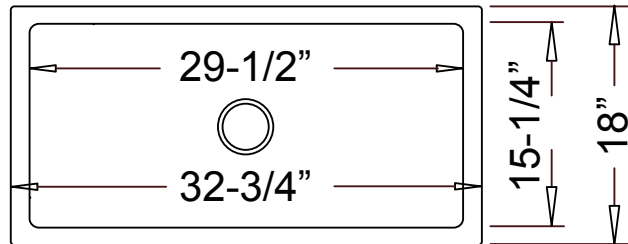

Dimensions

Outer: 32-3/4" x 18" x 10"
Inner: 29-1/2" x 15-1/4" x 8-1/2"

Model	Description	
5133	Reversible Single Bowl Farmhouse Kitchen	

Included Components

- Cut-out template

Available Colors

White

Optional Accessories

- Grid
- Drain
- Specialized Heavy-Weight Mounting Clips

Product Specification

The farmhouse kitchen sink shall be 32-3/4" in width and 18" in length, with an overall depth of 10" and a bowl depth of 8-1/2". Sink shall be a single compartment with rectangular bowl, composed of Fireclay Ceramic. Sink shall be dual-mountable. Sink shall be Romano Italian Model 5133.

TECHNICAL INFORMATION

Fixture*	
Basin Area	29-1/2" x 15-1/4"
Water Depth	8-1/2"
Drain Hole	3-5/8" D
*Approximate measurements for comparison only.	

**Product Image
(Rounded Corner Front)**

Front View

Top View