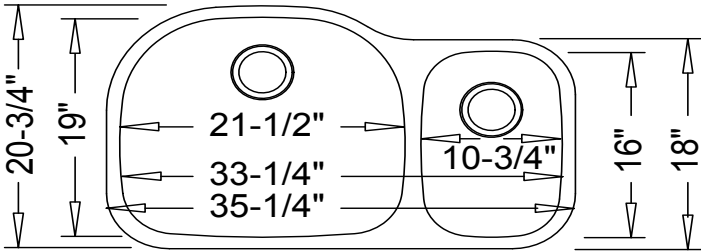

--- Dimensions ---	
Outer:	35-1/4" x 20-3/4" x 9"
Inner:	33-1/4" x 19" x 9"
Left Bowl:	21-1/2" x 19" x 9"
Right Bowl:	10-3/4" x 16" x 7"

Model	Description	Colors / Finishes
TU-405D "Linden"	Undercounter Sink	N/A

Specified model meets or exceeds the following:

- Warnock Hersey Certified

**Product Specification**

This undercounter sink shall be a dual compartment with rounded bowls. It shall be 35-1/4" in length and 20-3/4" in width, with the left bowl having an overall depth of 9" and the right bowl having an overall depth of 7". Sink shall be made of 16 gauge stainless steel. Sink shall include installation hardware. Sink shall be Tritan Model TU-405D, "Linden".

## TECHNICAL INFORMATION

Fixture*	
Overall Inner Area	33-1/4" x 19"
Left Bowl Basin Area	21-1/2" x 19"
Right Bowl Basin Area	10-3/4" x 16"
Left Bowl Water Depth	9"
Right Bowl Water Depth	7"
Drain Hole (Each Bowl)	3-5/8" D
*Approximate measurements for comparison only.	

Product Image

Front View

Top View

Product Diagram