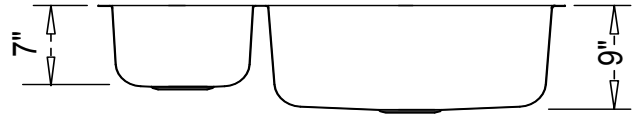

TU-405DR - "Linden Reverse"

TECHNICAL INFORMATION

Fixture*	
Overall Inner Area	33-1/4" x 19"
Left Bowl Basin Area	10-3/4" x 16"
Right Bowl Basin Area	21-1/2" x 19"
Left Bowl Water Depth	9"
Right Bowl Water Depth	7"
Drain Hole (Each Bowl)	3-5/8" D
*Approximate measurements for comparison only.	

Front View

Top View