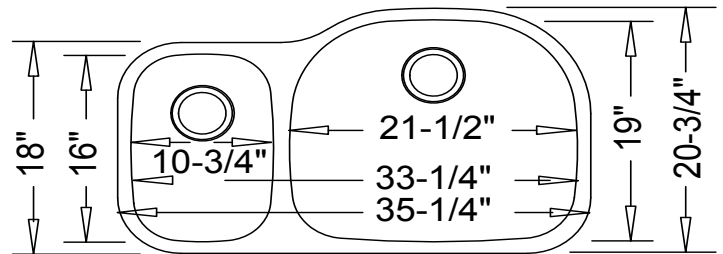

--- Dimensions ---	
Outer:	35-1/4" x 20-3/4" x 9"
Inner:	33-1/4" x 19" x 9"
Left Bowl:	10-3/4" x 16" x 7"
Right Bowl:	21-1/2" x 19" x 9"

Model	Description	Colors / Finishes
TU-405DR "Linden Reverse"	Undercounter Sink	N/A

Specified model meets or exceeds the following:

- Warnock Hersey Certified

**Product Specification**

This undercounter sink shall be a dual compartment with rounded bowls. It shall be 35-1/4" in length and 20-3/4" in width, with the left bowl having an overall depth of 7" and the right bowl having an overall depth of 9". Sink shall be made of 16 gauge stainless steel. Sink shall include installation hardware. Sink shall be Tritan Model TU-405DR, "Linden Reverse".

## TECHNICAL INFORMATION

Fixture*	
Overall Inner Area	33-1/4" x 19"
Left Bowl Basin Area	10-3/4" x 16"
Right Bowl Basin Area	21-1/2" x 19"
Left Bowl Water Depth	9"
Right Bowl Water Depth	7"
Drain Hole (Each Bowl)	3-5/8" D
*Approximate measurements for comparison only.	

Product Image

Front View

Top View

Product Diagram