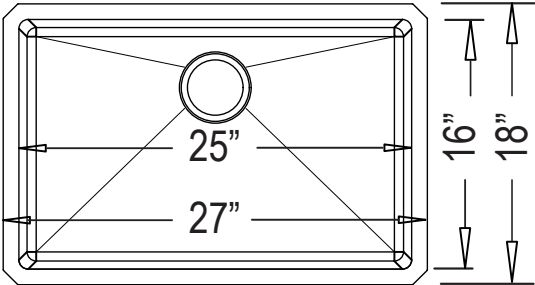

Undermount Kitchen

--- Dimensions ---	
Outer:	27" x 18" x 8"
Inner:	25" x 16" x 8"

Model	Description	Colors / Finishes
R-ZS-2718 "Radial Transition"	Undermount Sink	N/A

Included Components

- Mounting Clips
- Cut-out template

Product Specification

This sink shall be a single compartment with R15mm rounded "Radial" inside corner bowl. Sink shall be 27" in length and 18" in width, with an overall depth of 8". Sink shall be made of 18 gauge stainless steel. Sink shall include installation hardware. Sink shall be UrbanPlace Model R-ZS-2718 "Radial Transition".

R-ZS-2718 "Radial Transition"

TECHNICAL INFORMATION

-- Fixture -- *	
Basin Area	25" x 16" x 8"
Drain Hole Diameter	3-5/8"
*Approximate measurements for comparison only.	

Product Image

Front View

Top View

Product Diagram