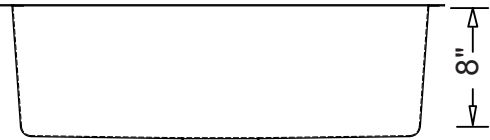

Product Specification

This sink shall be a single compartment with R15mm rounded "Radial" inside corner bowl. Sink shall be 27" in length and 18" in width, with an overall depth of 8". Sink shall be made of 18 gauge stainless steel. Sink shall include installation hardware. Sink shall be UrbanPlace Model R-ZS-2718 "Radial Transition".

R-ZS-2718 "Radial Transition"

TECHNICAL INFORMATION

-- Fixture -- *	
Basin Area	25" x 16" x 8"
Drain Hole Diameter	3-5/8"
*Approximate measurements for comparison only.	

Product Image

Front View

Top View

Product Diagram