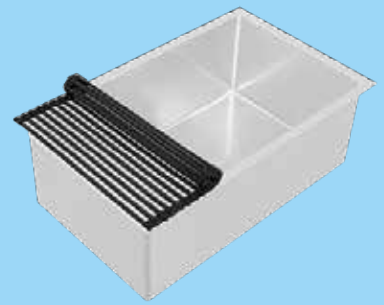

NEW !!!

Roll-Up Dish Rack

A unique kitchen accessory that sits on top of the sink, and rolls up for easy storage when not in use. Dishwasher safe, and heat resistant to 500° Farenheit. Available in Black and Grey.

RD-BK - Black

RD-GR - Grey

Size: Laid Flat: 20-1/2" x 13" - Rolled Up For Storage: 20-1/2" x 3"

SCRATCH-B-GONE MINI KIT

A great way to see the magic this product produces. An excellent "give away" with sink purchase! Includes: 2 "ultrashine" mini packets, and 2 abrasive tools.

COPPER PATINA REPAIR KIT

An easy kit designed to touch up or change the finish patina on copper sinks. Includes all that is needed for this process.

EASY-TEMPLATE MATERIAL

120" x 28" Sheets

Revolutionary new product. 3mil corrugated plastic that can be cut, glued, scored and bent, and/or written upon. It doesn't stretch like cardboard, and saves money over plywood!! (Only sold with solid surface sheets.)

ITALIAN CRAFTSMAN POLISH

16oz. Plastic Application Bottle

Marble, Granite, and Solid Surface

GENUINE C-TECH ACCESSORIES

Brushed Nickel
**DELUXE
POPUP DRAIN**
w/ Standard OVERFLOW

VL-BDR1

$49
Sug.
Retail

C-TECH-I GARBAGE DISPOSER

- Triple Tooth Stainless Grinding Chamber!
- Matching C-Tech Drain Cap!
- BONUS! LI-ACK-AB Push-Button "Air Switch"

LI-ACK-GB-968
1/2 hp.
$239

Sug.
Retail

LI-ACK-GB-969
1 hp.
$299

Sug.
Retail

DISH DRAINER

Please Specify Sink Model
When Ordering: Fits

LI-100 / LI-100-D
LI-300 / LI-300-D
LI-300-S / LI-300-S-D

$101
Sug.
Retail

VLS-DLXPS

$99
Sug.
Retail

**COLANDER
& BOWL SET**
with **UNIQUE
STEAMER GRID!**

LI-CUC-PK

$69
Sug.
Retail

FULL PASTA KIT
(Utensils, Grater,
Tomato Strainer /
Fruit Press with bowl
and utensil hanger

LI-CUC-KS-02

$49
Sug.
Retail

**KITCHEN
KNIFE SET**

LI-CUC-DS

$129
Sug.
Retail