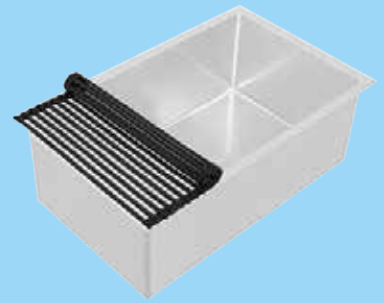

Roll-Up Dish Rack

A unique kitchen accessory that sits on top of the sink, and rolls up for easy storage when not in use. Dishwasher safe, and heat resistant to 500° Fahrenheit. Available in Black and Grey.

DR-001 - Black

DR-002 - Grey

Size: Laid Flat: 20-1/2" x 13" - Rolled Up For Storage: 20-1/2" x 3"

SCRATCH-B-GONE MINI KIT

A great way to see the magic this product produces. An excellent "give away" with sink purchase! Includes: 2 "ultrashine" mini packets, and 2 abrasive tools.

COPPER PATINA REPAIR KIT

An easy kit designed to touch up or change the finish patina on copper sinks. Includes all that is needed for this process.

EASY-TEMPLATE MATERIAL

120" x 28" Sheets

Revolutionary new product. 3mil corrugated plastic that can be cut, glued, scored and bent, and/or written upon. It doesn't stretch like cardboard, and saves money over plywood!! (Only sold with solid surface sheets.)

ITALIAN CRAFTSMAN POLISH

16oz. Plastic Application Bottle

Marble, Granite, and Solid Surface

Brushed Nickel
**PREMIUM
VANITY
POPUP DRAIN**
w/ Standard OVERFLOW

VL-BDR1

$49
Sug.
Retail

**Stainless
DELUXE
KITCHEN
POPUP DRAIN**

LI-DRX-1

$39
Sug.
Retail

GENUINE C-TECH ACCESSORIES

C-TECH-I GARBAGE DISPOSER

- Triple Tooth Stainless Grinding Chamber!
- Matching C-Tech Drain Cap!
- BONUS! LI-ACK-AB Push-Button "Air Switch"

LI-ACK-GB-9681
1/2 hp.
$239
Sug.
Retail

LI-ACK-GB-9691
1 hp.
$299
Sug.
Retail

DISH DRAINER

Please Specify
Sink Model
When Ordering:

Fits the
following models:

LI-100 / LI-100-D
LI-300 / LI-300-D
LI-300-S / LI-300-S-D

$101
Sug.
Retail