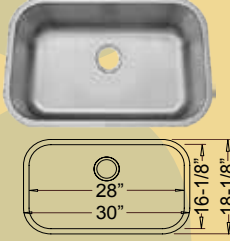

# ADA COMPLIANT STAINLESS STEEL SINKS

"ADA Requirements include sink depths of no more than 6-1/2 inches, counter rim height of no more than 34 inches, and knee clearance that is at least 27 inches." The following sinks meet these ADA requirements for kitchen use. We have many models throughout our catalog that are ADA compliant, using the above requirements.

## Primo / Leonet / Futura ADA Undermount Models

Featuring R15mm Rounded Inside "Radial" Corners

**ADA-802**  
50/50 Style

32-1/4" x 18-1/2" x 5-1/2" / 5-1/2"

**ADA-868**  
Large Single Style

30" x 18-1/8" x 5-1/2"

**ADA-862**  
Medium Single Style

23-3/8" x 17-3/4" x 5-1/2"

**ADA-978**  
Small Single Style

16" x 16" x 5-1/2"