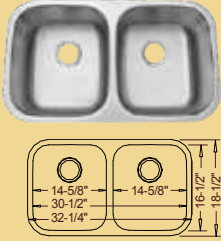

# ADA COMPLIANT STAINLESS STEEL SINKS

"ADA Requirements include sink depths of no more than 6-1/2 inches, counter rim height of no more than 34 inches, and knee clearance that is at least 27 inches." The following sinks meet these ADA requirements for kitchen use. We have many models throughout our catalog that are ADA compliant, using the above requirements.

## Primo / Leonet / Futura ADA Undermount Models

Featuring R15mm Rounded Inside "Radial" Corners

**ADA-802**  
50/50 Style

32-1/4" x 18-1/2" x 5-1/2" / 5-1/2"

**ADA-868**  
Large Single Style

30" x 18-1/8" x 5-1/2"

**ADA-862**  
Medium Single Style

23-3/8" x 17-3/4" x 5-1/2"

**ADA-978**  
Small Single Style

16" x 16" x 5-1/2"

## Top-Mount Stainless

DI-6040

60/40 Style

33" x 22" x 8" / 7"

DI-MS

"D" Bowl Style

25" x 22" x 9"

DI-769