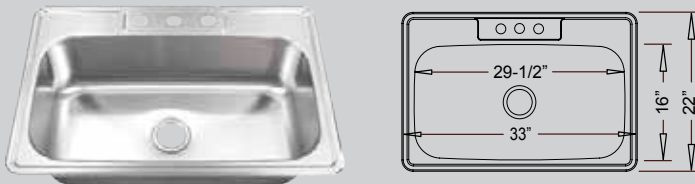

## DROP-IN

(Non-ADA)

1-Hole: DI-5050-1

3-Hole: DI-5050-3

4-Hole: DI-5050-4

50/50 Style

(4-Hole Version Shown)

33" x 22" x 8" / 8"

1-Hole: DI-869-1

3-Hole: DI-869-3

4-Hole: DI-869-4

Large Single Style

(3-Hole Version Shown)

33" x 22" x 9"

1-Hole: DI-9668-1

4-Hole: DI-9668-4