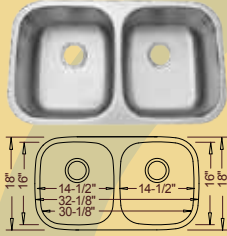

## Primo / Leonet / Futura ADA Undermount Models

Featuring R15mm Rounded Inside "Radial" Corners

**ADA-802**  
50/50 Style

32-1/4" x 18-1/2" x 5-1/2" / 5-1/2"

**ADA-868**  
Large Single Style

30" x 18-1/8" x 5-1/2"

**ADA-862**  
Medium Single Style

23-3/8" x 17-3/4" x 5-1/2"

**ADA-978**  
Small Single Style

16" x 16" x 5-1/2"

## Lancer / Intrepid ADA Undermount Models

Featuring R50mm Rounded Inside "Radial" Corners

**ADA-VS5050**  
50/50 Style

32-1/8" x 18" x 5-1/2" / 5-1/2"

**ADA-VS3218**  
32" Large Single Style

32-1/8" x 18" x 5-1/2"

**ADA-VS18813**  
30" Large Single Style

30" x 18" x 5-1/2"

**ADA-VS2318**  
Medium Single Style

23" x 17-3/4" x 5-1/2"