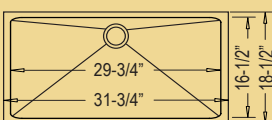

**ADA-VS18813**  
30" Large Single Style

30" x 18" x 5-1/2"

**ADA-VS2318**  
Medium Single Style

23" x 17-3/4" x 5-1/2"

## Metro Place ADA Undermount Models

Featuring R20mm Rounded Inside "Radial" Corners

**ADA-MP5050**  
Large Single Style

31" x 18" X 5-1/2"

**ADA-MP3118**  
Large Single Style

31" x 18" X 5-1/2"

## Urban Place ADA Undermount Models

Featuring R15mm Rounded Inside "Radial" Corners

**ADA-R-ZS-300**  
Large Single Style

31-3/4" x 18-1/2" X 5-1/2"

**ADA-R-ZS-2718** Large Single Style

27" x 18" X 5-1/2"