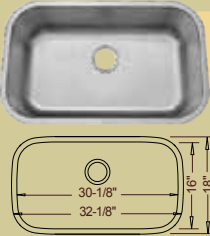

**ADA-862**  
Medium Single Style

23-3/8" x 17-3/4" x 5-1/2"

**ADA-978**  
Small Single Style

16" x 16" x 5-1/2"

## Lancer / Intrepid ADA Undermount Models

Featuring R50mm Rounded Inside "Radial" Corners

**ADA-VS5050**  
50/50 Style

32-1/8" x 18" x 5-1/2" / 5-1/2"

**ADA-VS3218**  
32" Large Single Style

32-1/8" x 18" x 5-1/2"

**ADA-VS18813**  
30" Large Single Style

30" x 18" x 5-1/2"

**ADA-VS2318**  
Medium Single Style

23" x 17-3/4" x 5-1/2"