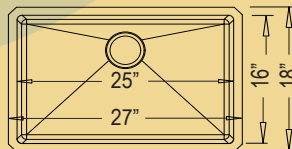

**ADA-VS18813**  
30" Large Single Style

30" x 18" x 5-1/2"

**ADA-VS2318**  
Medium Single Style

23" x 17-3/4" x 5-1/2"

## Urban Place ADA Undermount Models

Featuring R15mm Rounded Inside "Radial" Corners

**ADA-R-ZS-300**  
Large Single Style

31-3/4" x 18-1/2" X 5-1/2"

**ADA-R-ZS-2718** Large Single Style

27" x 18" X 5-1/2"

**ADA-R-ZS-600**  
Medium Single Style

23-1/2" x 18-1/2" X 5-1/2"

R240906