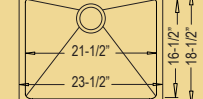

23-1/2" x 18-1/2" X 5-1/2"