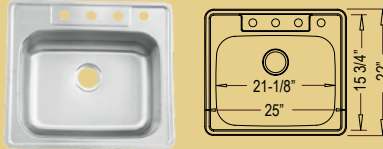

## ADA Drop-In Models

3-Hole: ADA-922-3

4-Hole: ADA-922-4

50/50 Style

33" x 22" x 6" / 6"

ADA-966

Medium Single Style

25" x 22" x 6"