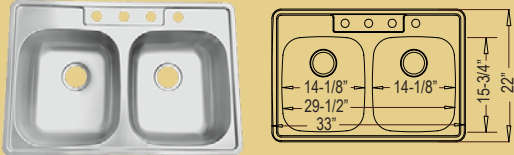

**ADA-R-ZS-600**  
Medium Single Style

23-1/2" x 18-1/2" X 5-1/2"

R240906

## ADA Drop-In Models

3-Hole: ADA-922-3

4-Hole: ADA-922-4

50/50 Style

33" x 22" x 6" / 6"

ADA-966

Medium Single Style

25" x 22" x 6"