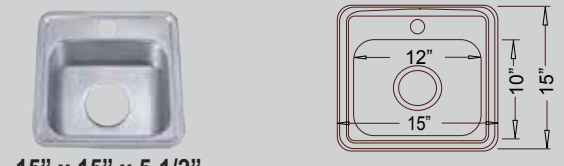

15" x 15" x 5-1/2"

R240906