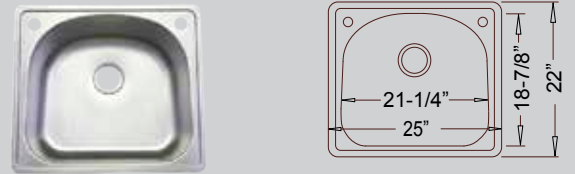

## Top-Mount Stainless

DI-6040

60/40 Style

33" x 22" x 8" / 7"

DI-MS

"D" Bowl Style

25" x 22" x 9"

DI-769