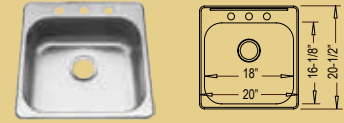

ADA-963

Small Single Style

20" x 20-1/2" x 6"