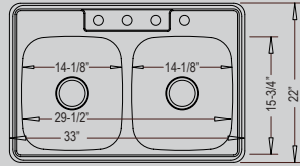

DROP-IN

Top-Mount Stainless

3-Hole: DI-5050-3
4-Hole: DI-5050-4

33" x 22" x 8" / 8"

DI-6040

33" x 22" x 8" / 7"

3-Hole: DI-869-3
4-Hole: DI-869-4

33" x 22" x 9"

DI-MS

25" x 22" x 9"

DI-9668

25" x 22" x 9"

DI-769

15" x 15" x 5-1/2"

A unique design that can be **DROP-IN*** -OR- **UNDERMOUNT** and **ALL** models use the **SAME CUTOUT & TEMPLATE!**

- Perfect For Any Kitchen
- Certified 304 Grade Stainless
- Limited LIFETIME Warranty
- Grids and Strainers Available
- Extra Heavy Sound Deadener & Pads

OA-5050 "Sahara"
31-1/8" X 18" x 8" / 8"
Optional Grid Set 38

OA-0100 "Gobi"
31-1/8" X 18" x 8"
Optional Grid 4

OA-7030 "Mojave"
31-1/8" X 18" x 8" / 6"
Optional Grid Set 37