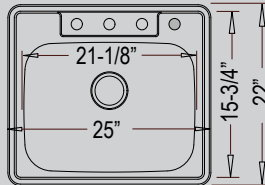

DROP-IN

Top-Mount Stainless

3-Hole: DI-5050-3
4-Hole: DI-5050-4

33" x 22" x 8" / 8"

DI-6040

33" x 22" x 8" / 7"

3-Hole: DI-869-3
4-Hole: DI-869-4

33" x 22" x 9"

DI-MS

25" x 22" x 9"

DI-9668

25" x 22" x 9"

DI-769

15" x 15" x 5-1/2"

A unique design that can be **DROP-IN*** -OR- **UNDERMOUNT** and **ALL** models use the **SAME CUTOUT & TEMPLATE!**

- Perfect For Any Kitchen
- Certified 304 Grade Stainless
- Limited LIFETIME Warranty
- Grids and Strainers Available
- Extra Heavy Sound Deadener & Pads

OA-5050 "Sahara"
31-1/8" X 18" x 8" / 8"
Optional Grid Set 38

OA-0100 "Gobi"
31-1/8" X 18" x 8"
Optional Grid 4

OA-7030 "Mojave"
31-1/8" X 18" x 8" / 6"
Optional Grid Set 37