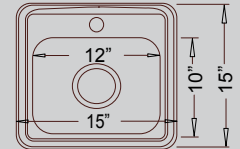

DROP-IN

Top-Mount Stainless

3-Hole: DI-5050-3
4-Hole: DI-5050-4

33" x 22" x 8" / 8"

DI-6040

33" x 22" x 8" / 7"

3-Hole: DI-869-3
4-Hole: DI-869-4

33" x 22" x 9"

DI-MS

25" x 22" x 9"

DI-9668

25" x 22" x 9"

DI-769

15" x 15" x 5-1/2"

A unique design that can be **DROP-IN*** -OR- **UNDERMOUNT** and **ALL** models use the **SAME CUTOUT & TEMPLATE!**

- Perfect For Any Kitchen
- Certified 304 Grade Stainless
- Limited LIFETIME Warranty
- Grids and Strainers Available
- Extra Heavy Sound Deadener & Pads

OA-5050 "Sahara"
31-1/8" X 18" x 8" / 8"
Optional Grid Set 38

OA-0100 "Gobi"
31-1/8" X 18" x 8"
Optional Grid 4

OA-7030 "Mojave"
31-1/8" X 18" x 8" / 6"
Optional Grid Set 37