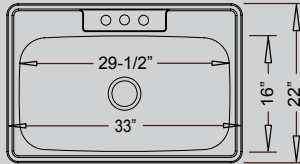

DROP-IN

Top-Mount Stainless

3-Hole: DI-5050-3
4-Hole: DI-5050-4

33" x 22" x 8" / 8"

DI-6040

33" x 22" x 8" / 7"

3-Hole: DI-869-3
4-Hole: DI-869-4

33" x 22" x 9"

DI-MS

25" x 22" x 9"

DI-9668

25" x 22" x 9"

DI-769

15" x 15" x 5-1/2"

A unique design that can be **DROP-IN*** -OR- **UNDERMOUNT** and **ALL** models use the **SAME CUTOUT & TEMPLATE!**

- Perfect For Any Kitchen
- Certified 304 Grade Stainless
- Limited LIFETIME Warranty
- Grids and Strainers Available
- Extra Heavy Sound Deadener & Pads

OA-5050 "Sahara"
31-1/8" X 18" x 8" / 8"
Optional Grid Set 38

OA-0100 "Gobi"
31-1/8" X 18" x 8"
Optional Grid 4

OA-7030 "Mojave"
31-1/8" X 18" x 8" / 6"
Optional Grid Set 37