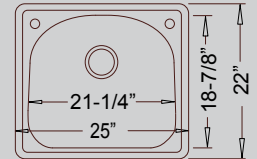

DROP-IN

Top-Mount Stainless

3-Hole: DI-5050-3
4-Hole: DI-5050-4

33" x 22" x 8" / 8"

DI-6040

33" x 22" x 8" / 7"

3-Hole: DI-869-3
4-Hole: DI-869-4

33" x 22" x 9"

DI-MS

25" x 22" x 9"

DI-9668

25" x 22" x 9"

DI-769

15" x 15" x 5-1/2"

A unique design that can be **DROP-IN*** -OR- **UNDERMOUNT** and **ALL** models use the **SAME CUTOUT & TEMPLATE!**

- Perfect For Any Kitchen
- Certified 304 Grade Stainless
- Limited LIFETIME Warranty
- Grids and Strainers Available
- Extra Heavy Sound Deadener & Pads

OA-5050 "Sahara"
31-1/8" X 18" x 8" / 8"
Optional Grid Set 38

OA-0100 "Gobi"
31-1/8" X 18" x 8"
Optional Grid 4

OA-7030 "Mojave"
31-1/8" X 18" x 8" / 6"
Optional Grid Set 37