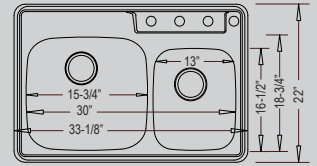

DROP-IN

Top-Mount Stainless

3-Hole: DI-5050-3
4-Hole: DI-5050-4

33" x 22" x 8" / 8"

DI-6040

33" x 22" x 8" / 7"

3-Hole: DI-869-3
4-Hole: DI-869-4

33" x 22" x 9"

DI-MS

25" x 22" x 9"

DI-9668

25" x 22" x 9"

DI-769

15" x 15" x 5-1/2"

A unique design that can be **DROP-IN*** -OR- **UNDERMOUNT** and **ALL** models use the **SAME CUTOUT & TEMPLATE!**

- Perfect For Any Kitchen
- Certified 304 Grade Stainless
- Limited LIFETIME Warranty
- Grids and Strainers Available
- Extra Heavy Sound Deadener & Pads

OA-5050 "Sahara"
31-1/8" X 18" x 8" / 8"
Optional Grid Set 38

OA-0100 "Gobi"
31-1/8" X 18" x 8"
Optional Grid 4

OA-7030 "Mojave"
31-1/8" X 18" x 8" / 6"
Optional Grid Set 37