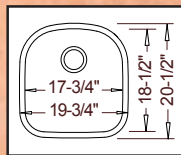

Optional Grid #106

32-1/2" x 18-1/2"
depth 9"

Model #
VS18339
70/30 Shaped Large Single
Optional Grid #107

31-1/2" x 21-1/4"
depth 9"

Model #
VS18263
20" D Bowl
Optional Grid #113

19-3/4" x 20-1/2"
depth 9"

Model #
VS18187
27" Medium Single
Optional Grid #109

27" x 18"
depth 9"

Model #
VS18633
25" Medium Single
Optional Grid #110

24-7/8" x 18-7/8"
depth 8"

Grid Not Available

Model #
VS18129
12" Bar / Small Single