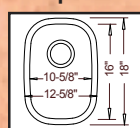

12-5/8" x 18"
depth 7"