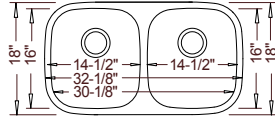

Lancer INTREPID

18 Gauge

16 Gauge

Optional Grid Set #59:

32-1/8" x 18" X 9" / 9"

Standard 50/50

Model #
VS50509

Model #
16509

* ADA-Compliant Version Available (ADA-VS5050)

Optional Grid Set #60:

32-1/8" x 20-5/8" X 9" / 7"

Standard 60/40

Model #
VS60409
Reverse #
VS40609

Model #
16604
Reverse #
16406

Optional Grid Set #61:

31-1/2" x 20-1/2" X 9" / 7"

23" x 17-3/4" X 9"

23" Medium Single

Model #
VS23189

Model #
16231

* ADA-Compliant Version Available (ADA-VS2318)

Optional Grid #64:

23-1/2" x 20-7/8" X 9"

Standard "D" Bowl