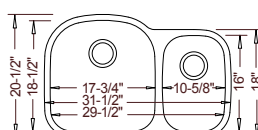

Lancer INTREPID

18 Gauge

16 Gauge

Optional Grid Set #59:

32-1/8" x 18" X 9" / 9"

Standard 50/50

Model #
VS50509

Model #
16509

* ADA-Compliant Version Available (ADA-VS5050)

Optional Grid Set #60:

32-1/8" x 20-5/8" X 9" / 7"

Standard 60/40

Model #
VS60409
Reverse #
VS40609

Model #
16604
Reverse #
16406

Optional Grid Set #61:

31-1/2" x 20-1/2" X 9" / 7"