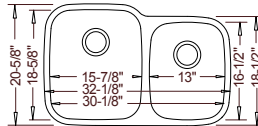

Lancer INTREPID

18 Gauge

16 Gauge

Optional Grid Set #59:

32-1/8" x 18" X 9" / 9"

Standard 50/50

Model #
VS50509

Model #
16509

* ADA-Compliant Version Available (ADA-VS5050)

Optional Grid Set #60:

32-1/8" x 20-5/8" X 9" / 7"

Standard 60/40

Model #
VS60409
Reverse #
VS40609

Model #
16604
Reverse #
16406

Optional Grid Set #61:

31-1/2" x 20-1/2" X 9" / 7"