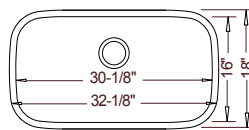

Standard 70/30

Model #
VS70309
Reverse #
VS30709

Model #
16703
Reverse #
16307

Optional Grid #62:

32-1/8" x 18" X 9"

Standard Large Single

Model #
VS32189

Model #
16329