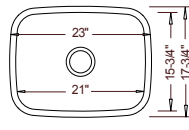

* ADA-Compliant Version Available (ADA-VS3218)

Optional Grid #104:

30" x 18" X 9"

30" Large Single

Model #
VS18813

Model #
16530

* ADA-Compliant Version Available (ADA-VS18813)

Optional Grid #63:

23" x 17-3/4" X 9"

23" Medium Single

Model #
VS23189

Model #
16231

* ADA-Compliant Version Available (ADA-VS2318)

Optional Grid #64:

23-1/2" x 20-7/8" X 9"

Standard "D" Bowl