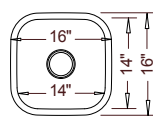

16" x 16" X 8"

Square Bar / Small Single

Model #
VS18161

Model #
16165