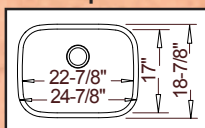

Optional Grid #106

32-1/2" x 18-1/2"
depth 9"

Model #
VS18339
70/30 Shaped Large Single
Optional Grid #107

31-1/2" x 21-1/4"
depth 9"

Model #
VS18263
20" D Bowl
Optional Grid #113

19-3/4" x 20-1/2"
depth 9"

Model #
VS18187
27" Medium Single
Optional Grid #109

27" x 18"
depth 9"

Model #
VS18633
25" Medium Single
Optional Grid #110

24-7/8" x 18-7/8"
depth 8"

Grid Not Available

Model #
VS18129
12" Bar / Small Single