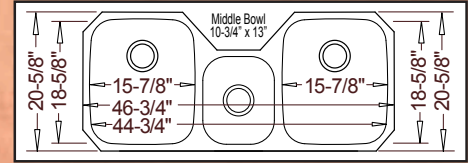

Model #
VS18311

Model #
16311

* Please see our ADA page for these models.

Additional *Lancer* Models

Model #
VS18300
Triple Bowl

Optional Grid Set #108

46-3/4" x 20-5/8" ~ depth 9" / 6-7/8" / 9"

Model #
VS18555
Low Divide 50/50

Optional Grid Set #105

32-1/4" x 18-3/4"
overall depth: 9"
divide depth: 6"

Model #
VS40409
8" 50/50
7" Model Available (VS4040-7)
Optional Grid #65

29-1/8" x 18-1/2"
depth 8"

Model #
VS18199
Unique Large Single