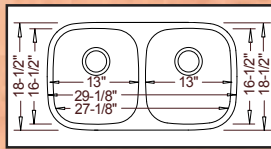

Optional Grid Set #105

32-1/4" x 18-3/4"
overall depth: 9"
divide depth: 6"

Model #
VS40409
8" 50/50
7" Model Available (VS4040-7)
Optional Grid #65

29-1/8" x 18-1/2"
depth 8"

Model #
VS18199
Unique Large Single

Optional Grid #106

32-1/2" x 18-1/2"
depth 9"

Model #
VS18339
70/30 Shaped Large Single
Optional Grid #107

31-1/2" x 21-1/4"
depth 9"

Model #
VS18263
20" D Bowl
Optional Grid #113

19-3/4" x 20-1/2"
depth 9"