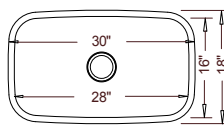

30" x 18" X 9"

30" Large Single

Model #
VS18813

Model #
16530

* ADA-Compliant Version Available (ADA-VS18813)