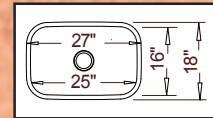

27" x 18"
depth 9"