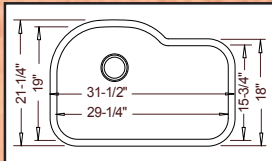

Optional Grid #106

32-1/2" x 18-1/2"
depth 9"

Model #
VS18339
70/30 Shaped Large Single
Optional Grid #107

31-1/2" x 21-1/4"
depth 9"

Model #
VS18263
20" D Bowl
Optional Grid #113

19-3/4" x 20-1/2"
depth 9"

Model #
VS18187
27" Medium Single
Optional Grid #109

27" x 18"
depth 9"

Model #
VS18633
25" Medium Single
Optional Grid #110

24-7/8" x 18-7/8"
depth 8"

Grid Not Available

Model #
VS18129
12" Bar / Small Single