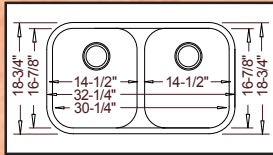

Model #
VS18311

Model #
16311

* Please see our ADA page for these models.

Additional *Lancer* Models

Model #
VS18300
Triple Bowl

Optional Grid Set #108

46-3/4" x 20-5/8" ~ depth 9" / 6-7/8" / 9"

Model #
VS18555
Low Divide 50/50

Optional Grid Set #105

32-1/4" x 18-3/4"
overall depth: 9"
divide depth: 6"

Model #
VS40409
8" 50/50
7" Model Available (VS4040-7)
Optional Grid #65

29-1/8" x 18-1/2"
depth 8"

Model #
VS18199
Unique Large Single