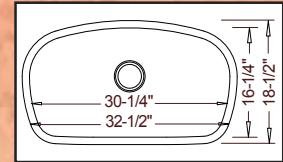

Optional Grid Set #105

32-1/4" x 18-3/4"
overall depth: 9"
divide depth: 6"

Model #
VS40409
8" 50/50
7" Model Available (VS4040-7)
Optional Grid #65

29-1/8" x 18-1/2"
depth 8"

Model #
VS18199
Unique Large Single

Optional Grid #106

32-1/2" x 18-1/2"
depth 9"

Model #
VS18339
70/30 Shaped Large Single
Optional Grid #107

31-1/2" x 21-1/4"
depth 9"

Model #
VS18263
20" D Bowl
Optional Grid #113

19-3/4" x 20-1/2"
depth 9"