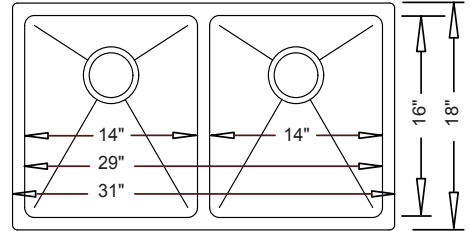

MP5050

Optional Grid Set #GD-146

"50-50"

31" x 18" x 9" / 9"

MP7030

Optional Grid Set #GD-149

"70-30"

31-1/2" x 17-3/4" x 9" / 7"

MP3118

Optional Grid #GD-147

"Large Single"

31" x 18" x 9"

MP5311

Optional Grid #GD-148

Features Reversible Installation
w/Drain on Either Side

"Offset Large Single"

31" x 18" x 9"

MP2318

Optional Grid #GD-150

"Medium Single"

23" x 18" x 9"