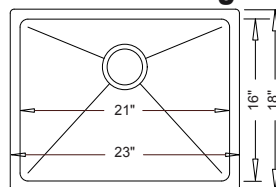

MP3118

Optional Grid #GD-147

"Large Single"

31" x 18" x 9"

MP5311

Optional Grid #GD-148

Features Reversible Installation
w/Drain on Either Side

"Offset Large Single"

31" x 18" x 9"

MP2318

Optional Grid #GD-150

"Medium Single"

23" x 18" x 9"