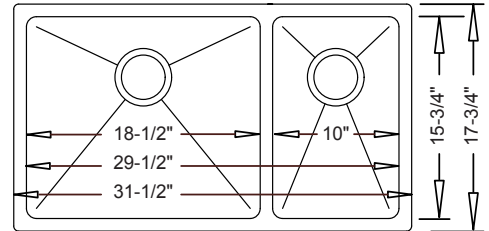

MP5050

Optional Grid Set #GD-146

"50-50"

31" x 18" x 9" / 9"

MP7030

Optional Grid Set #GD-149

"70-30"

31-1/2" x 17-3/4" x 9" / 7"

MP3118

Optional Grid #GD-147

"Large Single"

31" x 18" x 9"

MP5311

Optional Grid #GD-148

Features Reversible Installation
w/Drain on Either Side

"Offset Large Single"

31" x 18" x 9"

MP2318

Optional Grid #GD-150

"Medium Single"

23" x 18" x 9"