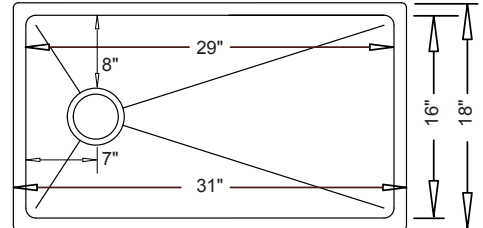

MP3118

Optional Grid #GD-147

"Large Single"

31" x 18" x 9"

MP5311

Optional Grid #GD-148

Features Reversible Installation
w/Drain on Either Side

"Offset Large Single"

31" x 18" x 9"

MP2318

Optional Grid #GD-150

"Medium Single"

23" x 18" x 9"