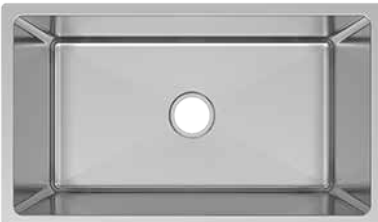

NEW PRODUCT LINE !

Modernistic Affordability

See the Accessories Page for Drains and More

- Pressed in the Traditional Manner, with a "Handmade" Look
- Constructed with 304 Grade 18 Gauge Stainless Steel
- R20mm "Radial" Inside Corners for Easier Cleaning
- Undermount Installation
- Sound-Deadening Pads on Each Flat Surface
- Limited Lifetime Warranty

MP5050

Optional Grid Set #GD-146

"50-50"

31" x 18" x 9" / 9"

MP7030

Optional Grid Set #GD-149

"70-30"

31-1/2" x 17-3/4" x 9" / 7"

MP3118

Optional Grid #GD-147

"Large Single"

31" x 18" x 9"

MP5311

Optional Grid #GD-148

Features Reversible Installation
w/Drain on Either Side

"Offset Large Single"

31" x 18" x 9"

MP2318

Optional Grid #GD-150

"Medium Single"

23" x 18" x 9"