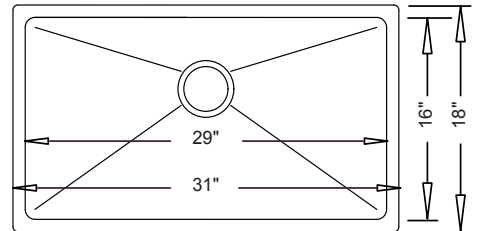

MP5050

Optional Grid Set #GD-146

"50-50"

31" x 18" x 9" / 9"

MP7030

Optional Grid Set #GD-149

"70-30"

31-1/2" x 17-3/4" x 9" / 7"

MP3118

Optional Grid #GD-147

"Large Single"

31" x 18" x 9"

MP5311

Optional Grid #GD-148

Features Reversible Installation
w/Drain on Either Side

"Offset Large Single"

31" x 18" x 9"

MP2318

Optional Grid #GD-150

"Medium Single"

23" x 18" x 9"