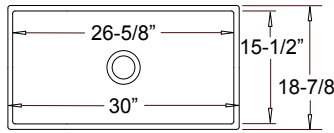

All Nova Europa Sinks Feature 10" Overall and 9" Bowl Depths

--- Apron Style Single Bowls ---
w/Reversible Installation

--- Dual-Mount Single Bowls ---
Undermount -or- Drop-In

NE-7387

NE-7389

NE-7388

NE-7390

27" x 19" x 10"

30" x 19" x 10"

30" x 18-7/8" x 10"

33" x 19" x 10"

Optional Grid #GD-136

Optional Grid #GD-137

Optional Grid #GD-140

Optional Grid #GD-141

Available While Supplies Last
Features Smooth Sides and Center Drain

NV30 30" x 17-3/4" x 10" (Outer)
28-3/4" x 16-3/8" x 9" (Inner)

Optional Grid #GD-118 Retail \$895