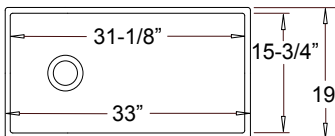

27" x 19" x 10"

30" x 19" x 10"

30" x 18-7/8" x 10"

33" x 19" x 10"

Optional Grid #GD-136

Optional Grid #GD-137

Optional Grid #GD-140

Optional Grid #GD-141

--- Workstations with Offset Drain (Reversible Installation - Drain can be on Left -or- Right Side) ---
Includes Metal Colander and Wooden Cutting Board Which "Float" Above Sink

NE-7391

NE-7395

33" x 19" x 10"

36" x 19" x 10"

Optional Grid #GD-142

Workstation with Included
"Floating" Accessories and Optional Grid

Optional Grid #GD-143

--- Apron Style Single Bowl with Offset Drain
(Reversible Installation - Drain can be on Left -or- Right Side) ---

--- 50-50 Style with Center Drains

NE-7392

NE-7393

33" x 19" x 10"

Optional Grid #GD-138

33" x 19" x 10" / 10"

Optional Grid #GD-139
Two Needed for Set

Previous **NOVA** Offering