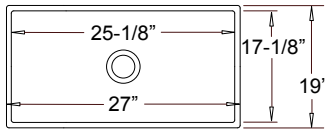

All Nova Europa Sinks Feature 10" Overall and 9" Bowl Depths

--- Apron Style Single Bowls ---
w/Reversible Installation

--- Dual-Mount Single Bowls ---
Undermount -or- Drop-In

NE-7387

NE-7389

NE-7388

NE-7390

27" x 19" x 10"

30" x 19" x 10"

30" x 18-7/8" x 10"

33" x 19" x 10"

Optional Grid #GD-136

Optional Grid #GD-137

Optional Grid #GD-140

Optional Grid #GD-141

--- 50-50 Style with Center Drains

NE-7392

NE-7393

33" x 19" x 10"

Optional Grid #GD-138

33" x 19" x 10" / 10"

Optional Grid #GD-139
Two Needed for Set

Previous **NOVA** Offering

Available While Supplies Last
Features Smooth Sides and Center Drain

NV30 30" x 17-3/4" x 10" (Outer)
28-3/4" x 16-3/8" x 9" (Inner)

Optional Grid #GD-118 Retail \$895