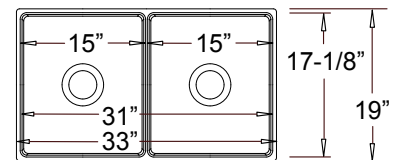

27" x 19" x 10"

30" x 19" x 10"

30" x 18-7/8" x 10"

33" x 19" x 10"

Optional Grid #GD-136

Optional Grid #GD-137

Optional Grid #GD-140

Optional Grid #GD-141

36" x 19" x 10"

Optional Grid #GD-142

Workstation with Included
"Floating" Accessories and Optional Grid

Optional Grid #GD-143

--- Apron Style Single Bowl with Offset Drain
(Reversible Installation - Drain can be on Left -or- Right Side) ---

--- 50-50 Style with Center Drains

NE-7392

NE-7393

33" x 19" x 10"

Optional Grid #GD-138

33" x 19" x 10" / 10"

Optional Grid #GD-139
Two Needed for Set

Previous **NOVA** Offering

Available While Supplies Last
Features Smooth Sides and Center Drain

NV30 30" x 17-3/4" x 10" (Outer)
28-3/4" x 16-3/8" x 9" (Inner)

Optional Grid #GD-118 Retail \$895