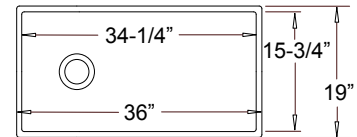

27" x 19" x 10"

30" x 19" x 10"

30" x 18-7/8" x 10"

33" x 19" x 10"

Optional Grid #GD-136

Optional Grid #GD-137

Optional Grid #GD-140

Optional Grid #GD-141

--- Workstations with Offset Drain (Reversible Installation - Drain can be on Left -or- Right Side) ---
Includes Metal Colander and Wooden Cutting Board Which "Float" Above Sink

NE-7391

NE-7395

33" x 19" x 10"

36" x 19" x 10"

Optional Grid #GD-142

Workstation with Included
"Floating" Accessories and Optional Grid

Optional Grid #GD-143

--- Apron Style Single Bowl with Offset Drain
(Reversible Installation - Drain can be on Left -or- Right Side) ---

Available While Supplies Last
Features Smooth Sides and Center Drain

NV30 30" x 17-3/4" x 10" (Outer)
28-3/4" x 16-3/8" x 9" (Inner)

Optional Grid #GD-118 Retail \$895