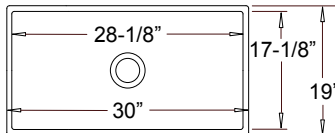

All Nova Europa Sinks Feature 10" Overall and 9" Bowl Depths

--- Apron Style Single Bowls ---
w/Reversible Installation

--- Dual-Mount Single Bowls ---
Undermount -or- Drop-In

NE-7387

NE-7389

NE-7388

NE-7390

27" x 19" x 10"

30" x 19" x 10"

30" x 18-7/8" x 10"

33" x 19" x 10"

Optional Grid #GD-136

Optional Grid #GD-137

Optional Grid #GD-140

Optional Grid #GD-141

--- 50-50 Style with Center Drains

NE-7392

NE-7393

33" x 19" x 10"

Optional Grid #GD-138

33" x 19" x 10" / 10"

Optional Grid #GD-139
Two Needed for Set

Previous **NOVA** Offering

Available While Supplies Last
Features Smooth Sides and Center Drain

NV30 30" x 17-3/4" x 10" (Outer)
28-3/4" x 16-3/8" x 9" (Inner)

Optional Grid #GD-118 Retail \$895