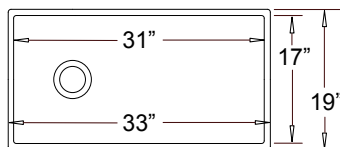

36" x 19" x 10"

Optional Grid #GD-142

Workstation with Included
"Floating" Accessories and Optional Grid

Optional Grid #GD-143

--- Apron Style Single Bowl with Offset Drain
(Reversible Installation - Drain can be on Left -or- Right Side) ---

--- 50-50 Style with Center Drains

NE-7392

NE-7393

33" x 19" x 10"

Optional Grid #GD-138

33" x 19" x 10" / 10"

Optional Grid #GD-139
Two Needed for Set

Previous **NOVA** Offering

Available While Supplies Last
Features Smooth Sides and Center Drain

NV30 30" x 17-3/4" x 10" (Outer)
28-3/4" x 16-3/8" x 9" (Inner)

Optional Grid #GD-118 Retail \$895