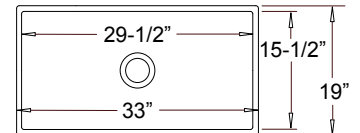

All Nova Europa Sinks Feature 10" Overall and 9" Bowl Depths

--- Apron Style Single Bowls ---
w/Reversible Installation

--- Dual-Mount Single Bowls ---
Undermount -or- Drop-In

NE-7387

NE-7389

NE-7388

NE-7390

27" x 19" x 10"

30" x 19" x 10"

30" x 18-7/8" x 10"

33" x 19" x 10"

Optional Grid #GD-136

Optional Grid #GD-137

Optional Grid #GD-140

Optional Grid #GD-141

--- 50-50 Style with Center Drains

NE-7392

NE-7393

33" x 19" x 10"

Optional Grid #GD-138

33" x 19" x 10" / 10"

Optional Grid #GD-139
Two Needed for Set

Previous **NOVA** Offering

Available While Supplies Last
Features Smooth Sides and Center Drain

NV30 30" x 17-3/4" x 10" (Outer)
28-3/4" x 16-3/8" x 9" (Inner)

Optional Grid #GD-118 Retail \$895