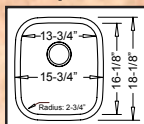

Optional Grid Set #21

32-1/4" x 18-7/8"
overall depth: 8-3/4"
divide depth: 5-1/2"

WARREN

LE-358

“Large Single”

Optional Grid Set #73

31-1/2" x 18-1/4"
depth 9"

REGATTA

31-3/8" x 21-1/4"
depth 9"

VERDURA

LE-535

“Small Single”

Optional Grid Set #76

15-3/4" x 18-1/8"
depth 8"

CANTINA

LE-978

“Small Single”

Optional Grid Set #72

16" x 16"
depth 8"

BEBIDO

LE-465

“Small Single”

Optional Grid #19

12-1/2" x 18"
depth 7"