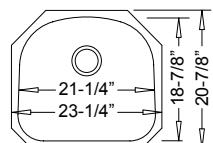

"D" Bowl

ROYAL

LE-008

CANTON

FA4405