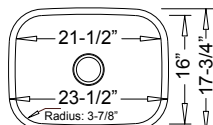

Three brands

The most popular styles

Sharing the same design, using the same cutout !

Primo, Leonet and Futura Features

- Certified 304-Grade Surgical Stainless Steel
- Unique Special Bracing System & Extra Sound Deadening
- Limited Lifetime Warranty
- Includes Mounting Clips (Leonet/Futura) and Template (All Brands)

"Lt.
18 Gauge"

"Heavy
18 Gauge"

"Full
16 Gauge"

32-1/4" x 18-1/2" X 9" / 9"

50/50

VICTORIA

LE-191A

ELECTRA

FA208

Also available as a 5-1/2" deep, rear drain ADA-compatible sink (ADA-802)

32" x 20-3/4" X 9" / 7-1/2"

60/40

Reverse
40/60

BRENNER

LE-205B
Reverse (40/60)
LE-205BR

INVICTA

FA108
Reverse (40/60)
FA108R

31-1/2" x 20-5/8" X 9" / 7"

70/30

Reverse Not
Available

REGAL

LE-297B
Reverse (30/70)
LE-297BR

Le SABRE

FA708
Reverse (30/70)
FA708R

30" x 18-1/8" X 9"

Primo Only - 7" Depth Version Available
(Please specify "Primo Large Single 7" when ordering)

**Large
Single**

**LEONET
EQUIVALENT
NOT
AVAILABLE**

**EL CAMINO
FA868**

Also available as a 5-1/2" deep, rear drain ADA-compatible sink (ADA-868)

Optional Grid #71

23-1/2" x 17-3/4" X 9"

**Medium
Single**

MURPHY

LE-862

CENTURY

FA268

Also available as a 5-1/2" deep, rear drain ADA-compatible sink (ADA-862)

Optional Grid #17

23-1/4" x 20-7/8" X 9"

"D" Bowl

ROYAL

LE-008

CANTON

FA4405