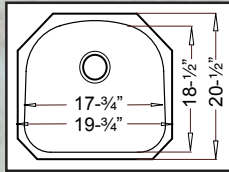

FA4405

Leonet and Futura Unique and Specialty Models

FUTURA "Full 16 Gauge"

19-3/4" x 20-1/2" X 9"

ELGIN

FA3305

"Small D Bowl"

Optional Grid #39