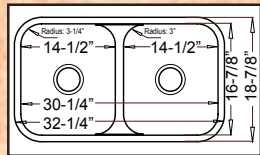

“Heavy 18 Gauge”

46" x 20-3/4" ~ depth 9" / 7" / 9"

MANHATTAN

LE-605

“Triple Bowl”

Optional Grid Set #23

FUTURA

“Full 16 Gauge”

19-3/4" x 20-1/2" X 9"

ELGIN

FA3305

“Small D Bowl”

Optional Grid #39

TRIBUTE

LE-678

“Low Divide 50/50”

Optional Grid Set #21

32-1/4" x 18-7/8"
overall depth: 8-3/4"
divide depth: 5-1/2"

WARREN

LE-358

“Large Single”

Optional Grid Set #73

31-1/2" x 18-1/4"
depth 9"

REGATTA