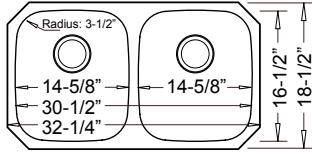

**Lt.
18 Gauge**

**Heavy
18 Gauge**

**Full
16 Gauge**

32-1/4" x 18-1/2" X 9"
ADA version available w/5-1/2" depth & rear drain - ADA-802

Optional Grid Set #GD-011

----- 50/50 Style -----

PR-5050

LE-191A

FA208

VICTORIA

ELECTRA

32" x 20-3/4" X 9" / 7-1/2"

Optional Grid Set #GD-013

----- 60/40 Style -----

PR-6040

LE-205B