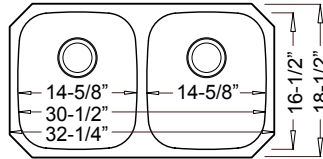

"Lt. 18 Gauge"

"Heavy 18 Gauge"

"Full 16 Gauge"

32-1/4" x 18-1/2" X 9" / 9"

50/50

VICTORIA

LE-191A

ELECTRA