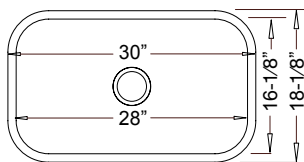

"Lt. 18 Gauge"

"Heavy 18 Gauge"

"Full 16 Gauge"

32-1/4" x 18-1/2" X 9" / 9"

50/50

VICTORIA

LE-191A

ELECTRA

INVICTA

FA108

Reverse (40/60) # FA108R

31-1/2" x 20-5/8" X 9" / 7"

70/30

Reverse Not Available

REGAL

LE-297B

Reverse (30/70) # LE-297BR

Le SABRE

FA708

Reverse (30/70) # FA708R

30" x 18-1/8" X 9"

Primo Only - 7" Depth Version Available
(Please specify "Primo Large Single 7" when ordering)

Large Single

LEONET EQUIVALENT COMING SOON

EL CAMINO
FA868

Please see our ADA page for an ADA-Compliant version of this style.

Optional Grid #71

23-3/8" x 17-3/4" X 9"

Medium Single

MURPHY

LE-862

CENTURY