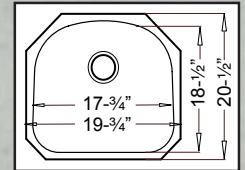

Leonet and Futura Unique and Specialty Models

LEONET
stainless steel sinks

"Heavy 18 Gauge"
(Except "Fulton", 20g.)

46" x 20-3/4" ~ depth 9" / 7" / 9"

Optional Grid Set #GD-023

FUTURA

"Full 16 Gauge"

19-3/4" x 20-1/2" X 9"

"ELGIN"

FA-3305

"Small D Bowl"

Optional Grid #GD-39

"MANHATTAN"

LE-605

"Triple Bowl"

"TRIBUTE"

LE-678

"Low Divide 50/50"

32-1/4" x 18-7/8"
overall depth: 8-3/4"
divide depth: 5-1/2"

Optional Grid Set #GD-021

"REGATTA"

LE-R12

"Rounded Single"

32-1/2" x 18-5/8"
depth 9"

Optional Grid Set #GD-074

"VERDURA"

LE-535

"Bar / Prep"

15-3/4" x 18-1/8"
depth 8"

Optional Grid Set #GD-076

"CANTINA"

LE-978

"Bar / Prep"

16" x 16"
depth 8"

Optional Grid Set #GD-072

"BEBIDO"

LE-465

"Bar / Prep"

12-1/2" x 18"
depth 7"

Optional Grid #GD-019

20 Gauge

"FULTON"

LE-905

"Round Bar / Prep"

17-1/8" diameter
depth 7"

Optional Grid #GD-022

ADA version available
w/5-1/2" depth & rear drain - ADA-978