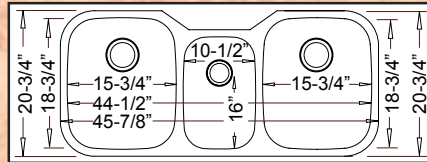

"Heavy 18 Gauge"
(Except "Fulton", 20g.)

46" x 20-3/4" ~ depth 9" / 7" / 9"

Optional Grid Set #GD-023

FUTURA

"Full 16 Gauge"

19-3/4" x 20-1/2" X 9"

"ELGIN"

FA-3305