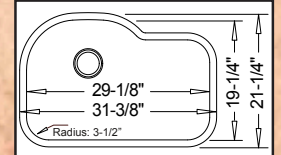

Leonet and Futura Unique and Specialty Models

“Heavy 18 Gauge”

46" x 20-3/4" ~ depth 9" / 7" / 9"

MANHATTAN

LE-605

“Triple Bowl”

Optional Grid Set #23

FUTURA

“Full 16 Gauge”

19-3/4" x 20-1/2" X 9"

ELGIN

FA3305

“Small D Bowl”

Optional Grid #39

TRIBUTE

LE-678

“Low Divide 50/50”

Optional Grid Set #21

32-1/4" x 18-7/8"
overall depth: 8-3/4"
divide depth: 5-1/2"

WARREN

LE-358

“Large Single”

Optional Grid Set #73

31-1/2" x 18-1/4"
depth 9"

REGATTA

LE-R12

“Unique Single”

Optional Grid Set #74

32-1/2" x 18-5/8"
depth 9"

BRAVO

LE-R14

“Unique Single”

Optional Grid Set #75

31-3/8" x 21-1/4"
depth 9"

VERDURA

LE-535

“Small Single”

Optional Grid Set #76

15-3/4" x 18-1/8"
depth 8"

CANTINA

LE-978

“Small Single”

Optional Grid Set #72

16" x 16"
depth 8"

BEBIDO

LE-465

“Small Single”

Optional Grid #19

12-1/2" x 18"
depth 7"

FULTON

LE-905

“Bar / Prep”

Optional Grid #22

17-1/8" diameter
depth 7"

Also available as a 5-1/2" deep, rear drain
ADA-compatible sink (ADA-978)