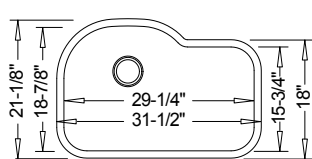

Optional Grid #GD-075

----- Unique 70/30 Shaped Large Single -----

**Primo
Equivalent Not
Available**

BRAVO

ORCA

LE-R14

FA958