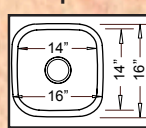

16" x 16"
depth 8"