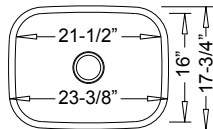

Three brands

The most popular styles

Sharing the same design, using the same cutout!

Primo, Leonet and Futura Features

- Certified 304-Grade Surgical Stainless Steel
- Unique Special Bracing System & Extra Sound Deadening
- Limited Lifetime Warranty
- Includes Mounting Clips (Leonet/Futura) and Template (All Brands)

"Lt. 18 Gauge"

"Heavy 18 Gauge"

"Full 16 Gauge"

32-1/4" x 18-1/2" X 9" / 9"

50/50

VICTORIA

LE-191A

ELECTRA

FA208

Please see our ADA page for an ADA-Compliant version of this style.

32" x 20-3/4" X 9" / 7-1/2"

60/40

Reverse # 40/60

BRENNER

LE-205B

Reverse (40/60) # LE-205BR

INVICTA

FA108

Reverse (40/60) # FA108R

31-1/2" x 20-5/8" X 9" / 7"

70/30

Reverse Not Available

REGAL

LE-297B

Reverse (30/70) # LE-297BR

Le SABRE

FA708

Reverse (30/70) # FA708R

30" x 18-1/8" X 9"

Primo Only - 7" Depth Version Available
(Please specify "Primo Large Single 7" when ordering)

Large Single

LEONET EQUIVALENT COMING SOON

EL CAMINO
FA868

Please see our ADA page for an ADA-Compliant version of this style.

Optional Grid #71

23-3/8" x 17-3/4" X 9"

Medium Single

MURPHY

LE-862

CENTURY

FA268

Please see our ADA page for an ADA-Compliant version of this style.

Optional Grid #17

23-1/4" x 20-7/8" X 9"

"D" Bowl

ROYAL

LE-008

CANTON

FA4405