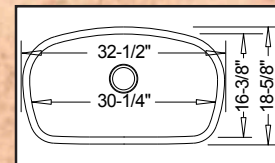

32-1/4" x 18-7/8"
overall depth: 8-3/4"
divide depth: 5-1/2"

Optional Grid Set #GD-021

"REGATTA"

LE-R12

"Rounded Single"

32-1/2" x 18-5/8"
depth 9"

Optional Grid Set #GD-074

"VERDURA"

LE-535

"Bar / Prep"

15-3/4" x 18-1/8"
depth 8"

Optional Grid Set #GD-076

"CANTINA"

LE-978

"Bar / Prep"

16" x 16"
depth 8"