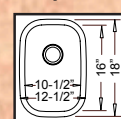

31-3/8" x 21-1/4"
depth 9"

VERDURA

LE-535

“Small Single”

Optional Grid Set #76

15-3/4" x 18-1/8"
depth 8"

CANTINA

LE-978

“Small Single”

Optional Grid Set #72

16" x 16"
depth 8"

BEBIDO

LE-465

“Small Single”

Optional Grid #19

12-1/2" x 18"
depth 7"

FULTON

LE-905

“Bar / Prep”

Optional Grid #22

17-1/8" diameter
depth 7"

Also available as a 5-1/2" deep, rear drain
ADA-compatible sink (ADA-978)