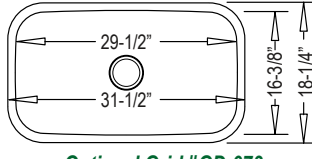

Optional Grid #GD-073

----- 32" Large Single -----

**Primo
Equivalent Not
Available**

WARREN

MUSTANG

LE-358

FA302