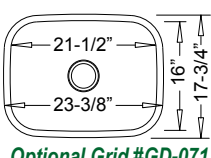

Optional Grid #GD-071

----- Medium Single -----

PR-MD

MURPHY

CENTURY

LE-862

FA268