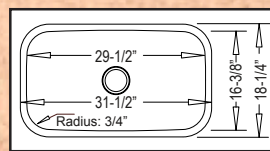

19-3/4" x 20-1/2" X 9"

ELGIN

FA3305

“Small D Bowl”

Optional Grid #39

TRIBUTE

LE-678

“Low Divide 50/50”

Optional Grid Set #21

32-1/4" x 18-7/8"
overall depth: 8-3/4"
divide depth: 5-1/2"

WARREN

LE-358

“Large Single”

Optional Grid Set #73

31-1/2" x 18-1/4"
depth 9"

REGATTA