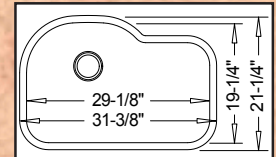

32-1/4" x 18-7/8"
depth 5-5/8" / 5-5/8"

WARREN

LE-358

"Large Single"

Optional Grid Set #73

31-1/2" x 18-1/4"
depth 9"

REGATTA

LE-R12

"Unique Single"

Optional Grid Set #74

32-1/2" x 18-5/8"
depth 9"

BRAVO

LE-R14

"Unique Single"

Optional Grid Set #75

31-3/8" x 21-1/4"
depth 9"