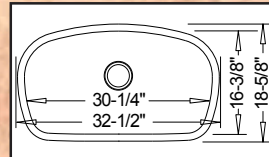

Leonet and Futura Unique and Specialty Models

FUTURA "Full 16 Gauge"

19-3/4" x 20-1/2" X 9"

ELGIN

FA3305

"Small D Bowl"

Optional Grid #39

Optional Accessories
for Leonet and Futura

Add A Faucet!

Strainer
(LI-XD)

Soap
Dispenser

Grid
Set

LEONET stainless steel sinks

"Heavy 18 Gauge"

MANHATTAN

LE-605

"Triple Bowl"

Optional Grid Set #23

46" x 20-3/4" ~ depth 9" / 7" / 9"

TRIBUTE

LE-678

"Low Divide 50/50"

Optional Grid Set #21

32-1/4" x 18-7/8"
depth 5-5/8" / 5-5/8"

WARREN

LE-358

"Large Single"

Optional Grid Set #73

31-1/2" x 18-1/4"
depth 9"

REGATTA

LE-R12

"Unique Single"

Optional Grid Set #74

32-1/2" x 18-5/8"
depth 9"

BRAVO

LE-R14

"Unique Single"

Optional Grid Set #75

31-3/8" x 21-1/4"
depth 9"

VERDURA

LE-535

"Small Single"

Optional Grid Set #76

15-3/4" x 18-1/8"
depth 8"

CANTINA

LE-978

"Small Single"

Optional Grid Set #72

16" x 16"
depth 8"

BEBIDO

LE-465

"Small Single"

Optional Grid #19

12-1/2" x 18"
depth 7"

FULTON

LE-905

"Bar / Prep"

Optional Grid #22

17-1/8" diameter
depth 7"