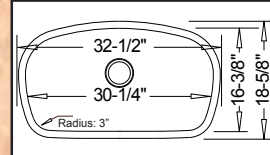

Leonet and Futura Unique and Specialty Models

“Heavy 18 Gauge”

46" x 20-3/4" ~ depth 9" / 7" / 9"

MANHATTAN

LE-605

“Triple Bowl”

Optional Grid Set #23

FUTURA

“Full 16 Gauge”

19-3/4" x 20-1/2" X 9"

ELGIN

FA3305

“Small D Bowl”

Optional Grid #39

TRIBUTE

LE-678

“Low Divide 50/50”

Optional Grid Set #21

32-1/4" x 18-7/8"
overall depth: 8-3/4"
divide depth: 5-1/2"

WARREN

LE-358

“Large Single”

Optional Grid Set #73

31-1/2" x 18-1/4"
depth 9"

REGATTA

LE-R12

“Unique Single”

Optional Grid Set #74

32-1/2" x 18-5/8"
depth 9"

BRAVO

LE-R14

“Unique Single”

Optional Grid Set #75

31-3/8" x 21-1/4"
depth 9"

VERDURA

LE-535

“Small Single”

Optional Grid Set #76

15-3/4" x 18-1/8"
depth 8"

CANTINA

LE-978

“Small Single”

Optional Grid Set #72

16" x 16"
depth 8"

BEBIDO

LE-465

“Small Single”

Optional Grid #19

12-1/2" x 18"
depth 7"

FULTON

LE-905

“Bar / Prep”

Optional Grid #22

17-1/8" diameter
depth 7"

Also available as a 5-1/2" deep, rear drain
ADA-compatible sink (ADA-978)