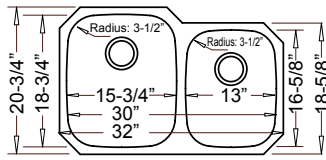

Optional Grid Set #GD-013

----- 60/40 Style -----

PR-6040

LE-205B

FA108

BRENNER

INVICTA

Reverse **PR-4060**

Reverse LE-205BR

Reverse **FA-108R**