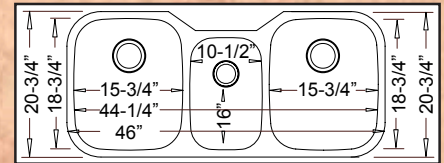

LE-605

"Triple Bowl"

Optional Grid Set #23

46" x 20-3/4" ~ depth 9" / 7" / 9"

TRIBUTE

LE-678

"Low Divide 50/50"

Optional Grid Set #21

32-1/4" x 18-7/8"
depth 5-5/8" / 5-5/8"

WARREN

LE-358

"Large Single"

Optional Grid Set #73

31-1/2" x 18-1/4"
depth 9"

REGATTA

LE-R12