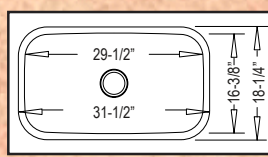

32-1/4" x 18-7/8"
depth 5-5/8" / 5-5/8"

WARREN

LE-358

"Large Single"

Optional Grid Set #73

31-1/2" x 18-1/4"
depth 9"

REGATTA

LE-R12