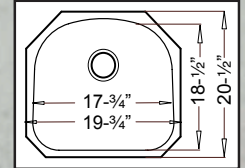

“Heavy 18 Gauge”

46" x 20-3/4" ~ depth 9" / 7" / 9"

MANHATTAN

LE-605

“Triple Bowl”

Optional Grid Set #23

FUTURA

“Full 16 Gauge”

19-3/4" x 20-1/2" X 9"

ELGIN

FA3305

“Small D Bowl”

Optional Grid #39

TRIBUTE

LE-678

“Low Divide 50/50”