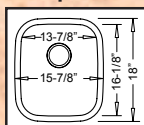

"Heavy 18 Gauge"
(Except "Fulton", 20g.)

46" x 20-3/4" ~ depth 9" / 7" / 9"

Optional Grid Set #GD-023

FUTURA

"Full 16 Gauge"

19-3/4" x 20-1/2" X 9"

"ELGIN"

FA-3305

"Small D Bowl"

Optional Grid #GD-39

"MANHATTAN"

LE-605

"Triple Bowl"

"TRIBUTE"

LE-678

"Low Divide 50/50"

32-1/4" x 18-7/8"
overall depth: 8-3/4"
divide depth: 5-1/2"

Optional Grid Set #GD-021

"REGATTA"

LE-R12

"Rounded Single"

32-1/2" x 18-5/8"
depth 9"

Optional Grid Set #GD-074

"VERDURA"

LE-535

"Bar / Prep"

15-3/4" x 18-1/8"
depth 8"

Optional Grid Set #GD-076

"CANTINA"

LE-978

"Bar / Prep"

16" x 16"
depth 8"