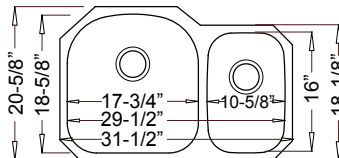

"Lt. 18 Gauge"

"Heavy 18 Gauge"

"Full 16 Gauge"

32-1/4" x 18-1/2" X 9" / 9"

50/50

VICTORIA

LE-191A

ELECTRA

FA208

Please see our ADA page for an ADA-Compliant version of this style.

32" x 20-3/4" X 9" / 7-1/2"

60/40

Reverse # 40/60

BRENNER

LE-205B

Reverse (40/60) # LE-205BR

INVICTA

FA108

Reverse (40/60) # FA108R

31-1/2" x 20-5/8" X 9" / 7"

70/30

Reverse Not Available

REGAL

LE-297B