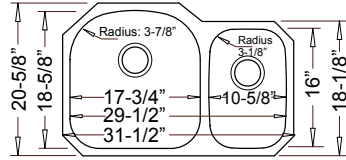

FA108

BRENNER

INVICTA

Reverse **PR-4060**

Reverse LE-205BR

Reverse **FA-108R**

31-1/2" x 20-5/8" X 9" / 7"

Optional Grid Set #GD-015