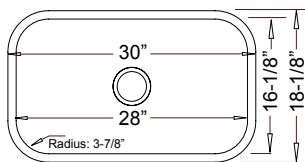

"Lt.
18 Gauge"

"Heavy
18 Gauge"

"Full
16 Gauge"

32-1/4" x 18-1/2" X 9" / 9"

50/50

VICTORIA

LE-191A

ELECTRA

FA108
Reverse (40/60)
FA108R

31-1/2" x 20-5/8" X 9" / 7"

70/30

Reverse Not
Available

REGAL

LE-297B
Reverse (30/70)
LE-297BR

Le SABRE

FA708
Reverse (30/70)
FA708R

30" x 18-1/8" X 9"

Primo Only - 7" Depth Version Available
(Please specify "Primo Large Single 7" when ordering)

**Large
Single**

**LEONET
EQUIVALENT
NOT
AVAILABLE**

**EL CAMINO
FA868**

Also available as a 5-1/2" deep, rear drain ADA-compatible sink (ADA-868)