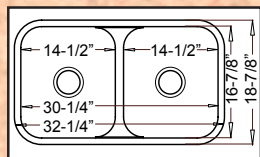

LE-605

"Triple Bowl"

Optional Grid Set #23

46" x 20-3/4" ~ depth 9" / 7" / 9"

TRIBUTE

LE-678

"Low Divide 50/50"

Optional Grid Set #21

32-1/4" x 18-7/8"
depth 5-5/8" / 5-5/8"

WARREN

LE-358

"Large Single"

Optional Grid Set #73

31-1/2" x 18-1/4"
depth 9"

REGATTA

LE-R12