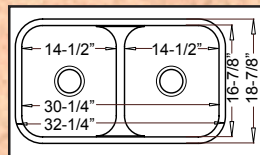

"Heavy 18 Gauge"
(Except "Fulton", 20g.)

46" x 20-3/4" ~ depth 9" / 7" / 9"

Optional Grid Set #GD-023

FUTURA

"Full 16 Gauge"

19-3/4" x 20-1/2" X 9"

"ELGIN"

FA-3305

"Small D Bowl"

Optional Grid #GD-39

"MANHATTAN"

LE-605

"Triple Bowl"

"TRIBUTE"

LE-678

"Low Divide 50/50"

32-1/4" x 18-7/8"
overall depth: 8-3/4"
divide depth: 5-1/2"

Optional Grid Set #GD-021

"REGATTA"

LE-R12

"Rounded Single"

32-1/2" x 18-5/8"
depth 9"

Optional Grid Set #GD-074

"VERDURA"