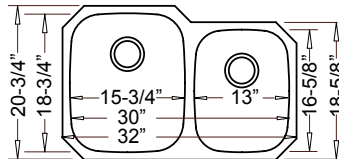

"Lt. 18 Gauge"

"Heavy 18 Gauge"

"Full 16 Gauge"

32-1/4" x 18-1/2" X 9" / 9"

50/50

VICTORIA

LE-191A

ELECTRA

FA208

Please see our ADA page for an ADA-Compliant version of this style.

32" x 20-3/4" X 9" / 7-1/2"

60/40

Reverse # 40/60

BRENNER

LE-205B

Reverse (40/60) # LE-205BR