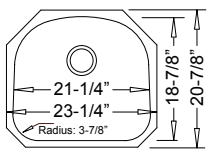

PR-D

----- D Bowl -----

ROYAL

CANTON

LE-008

FA4405

* Please see our ADA page for these models. ADA installation templates match their corresponding full-depth counterparts.