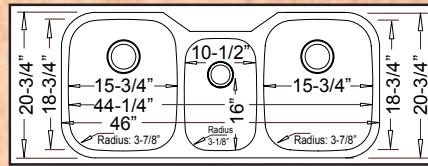

“Heavy 18 Gauge”

46" x 20-3/4" ~ depth 9" / 7" / 9"

MANHATTAN

LE-605

“Triple Bowl”

Optional Grid Set #23

FUTURA

“Full 16 Gauge”

19-3/4" x 20-1/2" X 9"

ELGIN

FA3305

“Small D Bowl”

Optional Grid #39

TRIBUTE

LE-678

“Low Divide 50/50”

Optional Grid Set #21

32-1/4" x 18-7/8"
overall depth: 8-3/4"
divide depth: 5-1/2"

WARREN

LE-358

“Large Single”

Optional Grid Set #73

31-1/2" x 18-1/4"
depth 9"

REGATTA