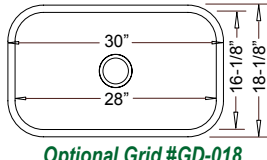

Optional Grid #GD-018

----- 30" Large Single -----

PR-LG

ENCORE

EL CAMINO

LE-434

FA868

Primo w/7" Depth - PR-LG-7