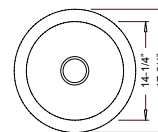

33" White **50/50 DUAL BOWL**

Model #3318 ~ 32-3/4" x 18" x 10"
Features Smooth Corners

Retail
\$1,495

NEW!!!

Grid Set
Not
Available

33" Reversible White **SINGLE BOWL** Model #5133 ~ 32-3/4" x 18" x 10"

Installs
2 Ways!

Optional Grid #68

Retail
\$1,395

Features smooth front and back sides, and can be mounted with the traditional rounded corner design, or reversed to have a more contemporary square-corner look.

30" Reversible White **SINGLE BOWL** Model #5117 ~ 29-3/4" x 18" x 10"

Retail
\$1,195

Installs 2 Ways!
Smooth Front -OR- Notched Front

Optional Grid #66

24" Reversible White **SINGLE BOWL** Model #5118 ~ 23-3/4" x 18" x 10"

Installs 2 Ways!
Smooth Front -OR- Notched Front

Grid
Not
Available

Retail
\$895

17-3/4" Round White **PREP SINK** Model #5018 ~ 17-3/4 dia. x 7-3/4"

Retail
\$495

Installs 2 Ways!
Can be under-mounted
-OR- top-mounted

Grid
Not
Available