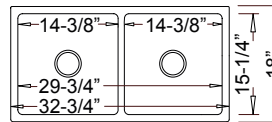

Optional Grid #69

36" Reversible White **60/40 DUAL BOWL** Model #5121 ~ 35-3/4" x 18" x 10"

Features Unique
Drop Center Divider

Installs 2 Ways!
Smooth Front -OR- Notch Front

Optional Grid Set #67

Retail
\$1,495

33" White **50/50 DUAL BOWL**

Model #3318 ~ 32-3/4" x 18" x 10"
Features Smooth Corners

Retail
\$1,495

NEW!!!

Grid Set
Not
Available

33" Reversible White **SINGLE BOWL** Model #5133 ~ 32-3/4" x 18" x 10"

Installs
2 Ways!

Optional Grid #68

Retail
\$1,395

Features smooth front and back sides, and can be mounted with the traditional rounded corner design, or reversed to have a more contemporary square-corner look.

30" Reversible White **SINGLE BOWL** Model #5117 ~ 29-3/4" x 18" x 10"