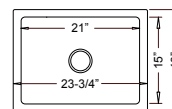

33" White **50/50 DUAL BOWL**

Model #3318 ~ 32-3/4" x 18" x 10"
Features Smooth Corners

Retail
\$1,495

NEW!!!

Grid Set
Not
Available

33" Reversible White **SINGLE BOWL** Model #5133 ~ 32-3/4" x 18" x 10"

Installs
2 Ways!

Optional Grid #68

Retail
\$1,395

Features smooth front and back sides, and can be mounted with the traditional rounded corner design, or reversed to have a more contemporary square-corner look.

30" Reversible White **SINGLE BOWL** Model #5117 ~ 29-3/4" x 18" x 10"

Retail
\$1,195

Installs 2 Ways!
Smooth Front -OR- Notched Front

Optional Grid #66

24" Reversible White **SINGLE BOWL** Model #5118 ~ 23-3/4" x 18" x 10"

Installs 2 Ways!
Smooth Front -OR- Notched Front

Grid
Not
Available

Retail
\$895

17-3/4" Round White **PREP SINK** Model #5018 ~ 17-3/4 dia. x 7-3/4"

Retail
\$495

Installs 2 Ways!
Can be under-mounted
-OR- top-mounted

Grid
Not
Available