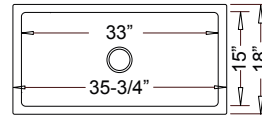

Optional Grid #69

36" Reversible White **60/40 DUAL BOWL** Model #5121 ~ 35-3/4" x 18" x 10"

Features Unique
Drop Center Divider

Installs 2 Ways!
Smooth Front -OR- Notch Front

Optional Grid Set #67

Retail
\$1,495

33" White **50/50 DUAL BOWL**

Model #3318 ~ 32-3/4" x 18" x 10"
Features Smooth Corners

Retail
\$1,495

NEW!!!

Grid Set
Not
Available

33" Reversible White **SINGLE BOWL** Model #5133 ~ 32-3/4" x 18" x 10"

Installs
2 Ways!

Optional Grid #68

Retail
\$1,395

Features smooth front and back sides, and can be mounted with the traditional rounded corner design, or reversed to have a more contemporary square-corner look.

30" Reversible White **SINGLE BOWL** Model #5117 ~ 29-3/4" x 18" x 10"