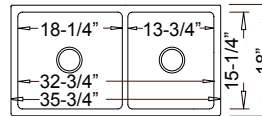

Optional Grid #69

36" Reversible White **60/40 DUAL BOWL** Model #5121 ~ 35-3/4" x 18" x 10"

Features Unique
Drop Center Divider

Installs 2 Ways!
Smooth Front -OR- Notch Front

Optional Grid Set #67

Retail
\$1,495

33" White **50/50 DUAL BOWL**

Model #3318 ~ 32-3/4" x 18" x 10"
Features Smooth Corners

Retail
\$1,495

NEW!!!

Grid Set
Not
Available

33" Reversible White **SINGLE BOWL** Model #5133 ~ 32-3/4" x 18" x 10"

Installs
2 Ways!

Optional Grid #68

Retail
\$1,395

Features smooth front and back sides, and can be mounted with the traditional rounded corner design, or reversed to have a more contemporary square-corner look.

30" Reversible White **SINGLE BOWL** Model #5117 ~ 29-3/4" x 18" x 10"