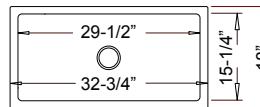

Optional Grid #69

36" Reversible White **60/40 DUAL BOWL** Model #5121 ~ 35-3/4" x 18" x 10"

Features Unique
Drop Center Divider

Installs 2 Ways!
Smooth Front -OR- Notch Front

Optional Grid Set #67

Retail
\$1,495

33" White **50/50 DUAL BOWL**

Model #3318 ~ 32-3/4" x 18" x 10"
Features Smooth Corners

Retail
\$1,495

NEW!!!

Grid Set
Not
Available

33" Reversible White **SINGLE BOWL** Model #5133 ~ 32-3/4" x 18" x 10"

Installs
2 Ways!

Optional Grid #68

Retail
\$1,395

Features smooth front and back sides, and can be mounted with the traditional rounded corner design, or reversed to have a more contemporary square-corner look.

30" Reversible White **SINGLE BOWL** Model #5117 ~ 29-3/4" x 18" x 10"