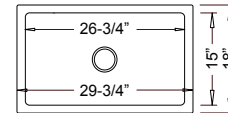

33" White **50/50 DUAL BOWL**

Model #3318 ~ 32-3/4" x 18" x 10"
Features Smooth Corners

Retail
\$1,495

NEW!!!

Grid Set
Not
Available

33" Reversible White **SINGLE BOWL** Model #5133 ~ 32-3/4" x 18" x 10"

Installs
2 Ways!

Optional Grid #68

Retail
\$1,395

Features smooth front and back sides, and can be mounted with the traditional rounded corner design, or reversed to have a more contemporary square-corner look.

30" Reversible White **SINGLE BOWL** Model #5117 ~ 29-3/4" x 18" x 10"

Retail
\$1,195

Installs 2 Ways!
Smooth Front -OR- Notched Front

Optional Grid #66

24" Reversible White **SINGLE BOWL** Model #5118 ~ 23-3/4" x 18" x 10"

Installs 2 Ways!
Smooth Front -OR- Notched Front

Grid
Not
Available