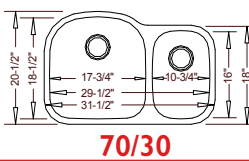

70/30

16 Gauge
"VENTURA"
TU-004
Reverse TU-005 (30/70)

18 Gauge
"Cravajo"
R06