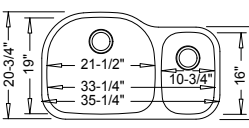

Large 70/30

16 Gauge
"LINDEN"
TU-405
Reverse TU-405R (30/70)

"DURANGO" MOVED!
Oval Vanity (18 Gauge)
Includes Overflow Kit & Pop-Up Drain