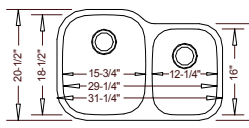

16 Gauge

18 Gauge
"Count"
R01

31-1/4" x 18" X 9" / 9"

Optional
Grid Set 1

50/50

16 Gauge
HERCULES
TU-001

18 Gauge
"Duke"
R02

Reverse R03 (40/60)

31-1/4" x 20-1/2" X 9" / 7"

Optional
Grid Set 2

60/40

16 Gauge
"ATLAS"
TU-002
Reverse TU-003 (40/60)

18 Gauge
"Duchess"
R04

Reverse R05 (30/70)

31-1/2" x 20-1/2" X 9" / 7"

Optional
Grid Set 3

Optional
Grid 7

Small Single

16 Gauge
"STERLING"
TU-0705

"ELLISON" MOVED!
Round Vanity (18 Gauge)
Includes Overflow Kit & Pop-Up Drain

Please see our
C-Tech Line
for this sink.
Model **LI-SV-12**

35-1/4" x 20-3/4" X 9" / 7"