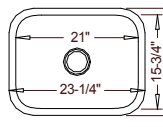

23-3/4" x 21-1/8" X 9"

Optional
Grid 57

"D" Bowl

16 Gauge
"ZEUS"
TU-008

18 Gauge
"Cosmo"
R07

23-1/4" x 18" X 9"

Optional
Grid 5

Medium Single

16 Gauge
"ELMONT"
TU-U5301

18 Gauge
"Prince"
R10

14-3/4" x 18-1/4" X 8"

Optional
Grid 6

Small Single

16 Gauge
"CLIFTON"
TU-0805

18 Gauge
"Peanut"
R09

14-1/2" x 12-3/4" X 7"

Optional
Grid 7

Small Single

16 Gauge
"STERLING"
TU-0705

"ELLISON" MOVED!

Round Vanity (18 Gauge)
Includes Overflow Kit & Pop-Up Drain

Please see our
C-Tech Line
for this sink.
Model **LI-SV-12**

35-1/4" x 20-3/4" X 9" / 7"