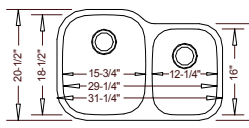

16 Gauge

18 Gauge
"Count"
R01

31-1/4" x 18" X 9" / 9"

Optional
Grid Set 1

50/50

16 Gauge
HERCULES
TU-001

18 Gauge
"Duke"
R02

Reverse R03 (40/60)

31-1/4" x 20-1/2" X 9" / 7"

Optional
Grid Set 2

60/40

16 Gauge
"ATLAS"
TU-002
Reverse TU-003 (40/60)

18 Gauge
"Duchess"
R04

Reverse R05 (30/70)

31-1/2" x 20-1/2" X 9" / 7"

Optional
Grid Set 3

Optional
Grid 7

Small Single

16 Gauge
"STERLING"
TU-0705

"ELLISON" MOVED!

Round Vanity (18 Gauge)
Includes Overflow Kit & Pop-Up Drain

Please see our
C-Tech Line
for this sink.
Model **LI-SV-12**

35-1/4" x 20-3/4" X 9" / 7"