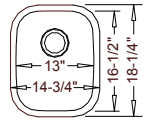

16 Gauge

18 Gauge
"Count"
R01

31-1/4" x 18" X 9" / 9"

Optional
Grid Set 1

50/50

16 Gauge
HERCULES
TU-001

18 Gauge
"Duke"
R02

Reverse R03 (40/60)

23-3/4" x 21-1/8" X 9"

Optional
Grid 57

"D" Bowl

16 Gauge
"ZEUS"
TU-008

18 Gauge
"Cosmo"
R07

23-1/4" x 18" X 9"

Optional
Grid 5

Medium Single

16 Gauge
"ELMONT"
TU-US301

18 Gauge
"Prince"
R10

14-3/4" x 18-1/4" X 8"

Optional
Grid 6

Small Single

16 Gauge
"CLIFTON"
TU-0805

18 Gauge
"Peanut"
R09

14-1/2" x 12-3/4" X 7"

Optional
Grid 7

Small Single

16 Gauge
"STERLING"
TU-0705

"ELLISON" MOVED!
Round Vanity (18 Gauge)
Includes Overflow Kit & Pop-Up Drain

Please see our
C-Tech Line
for this sink.
Model **LI-SV-12**

35-1/4" x 20-3/4" X 9" / 7"