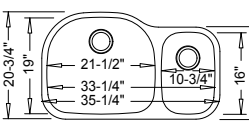

Large 70/30

16 Gauge
"LINDEN"
TU-405
Reverse TU-405R (30/70)