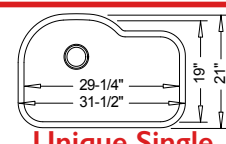

14-1/2" x 12-3/4" X 7"

Optional
Grid 7

Small Single

16 Gauge
"STERLING"
TU-0705

"ELLISON" TU-012
Includes Overflow Kit & Pop-Up Drain

16-3/4" dia. x 6-1/2" (18 Gauge)

Round Vanity
(18 Gauge)

35-1/4" x 20-3/4" X 9" / 7"

Optional
Grid Set 8

Large 70/30

16 Gauge
"LINDEN"
TU-405
Reverse TU-405R (30/70)

"DURANGO" TU-013
Includes Overflow Kit & Pop-Up Drain

18" x 14" X 6" (18 Gauge)

Oval Vanity
(18 Gauge)

31-1/4" x 18 3/4" X 9" / 9"

Optional
Grid Set 9

Unique 50/50

16 Gauge
"EOS"
TU-550

31-1/2" x 21" X 9"

Optional
Grid 10

Unique Single

16 Gauge
"ZEPHYR"
TU-650