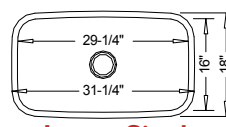

70/30

16 Gauge
"VENTURA"
TU-004
Reverse TU-005 (30/70)

18 Gauge
"Cravajo"
R06

31-1/4" x 18" X 9"

Optional
Grid 4

Large Single

16 Gauge
"VALIANT"
TU-006

18 Gauge
"Princess"
R08

23-3/4" x 21-1/8" X 9"

Optional
Grid 57

"D" Bowl

16 Gauge
"ZEUS"
TU-008

18 Gauge
"Cosmo"
R07

23-1/4" x 18" X 9"

Optional
Grid 5

Medium Single