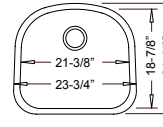

70/30

16 Gauge
"VENTURA"
TU-004
Reverse TU-005 (30/70)

18 Gauge
"Cravajo"
R06

31-1/4" x 18" X 9"

Optional
Grid 4

Large Single

16 Gauge
"VALIANT"
TU-006

18 Gauge
"Princess"
R08

23-3/4" x 21-1/8" X 9"

Optional
Grid 57

"D" Bowl

16 Gauge
"ZEUS"
TU-008

18 Gauge
"Cosmo"
R07

23-1/4" x 18" X 9"

Optional
Grid 5

Medium Single

16 Gauge
"ELMONT"
TU-U5301

18 Gauge
"Prince"
R10

14-3/4" x 18-1/4" X 8"

Optional
Grid 6

Small Single

16 Gauge
"CLIFTON"
TU-0805

18 Gauge
"Peanut"
R09

14-1/2" x 12-3/4" X 7"