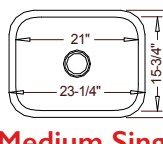

18 Gauge
"Princess"
R08

23-3/4" x 21-1/8" X 9"

Optional
Grid 57

"D" Bowl

16 Gauge
"ZEUS"
TU-008

18 Gauge
"Cosmo"
R07

23-1/4" x 18" X 9"

Optional
Grid 5

Medium Single

16 Gauge
"ELMONT"
TU-U5301

18 Gauge
"Prince"
R10

14-3/4" x 18-1/4" X 8"

Optional
Grid 6

Small Single

16 Gauge
"CLIFTON"
TU-0805

18 Gauge
"Peanut"
R09

14-1/2" x 12-3/4" X 7"

Optional
Grid 7

Small Single

16 Gauge
"STERLING"
TU-0705

"ELLISON" TU-012
Includes Overflow Kit & Pop-Up Drain

16-3/4" dia. x 6-1/2" (18 Gauge)

Round Vanity
(18 Gauge)

35-1/4" x 20-3/4" X 9" / 7"