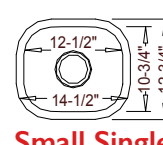

18 Gauge
"Princess"
R08

23-3/4" x 21-1/8" X 9"

Optional
Grid 57

"D" Bowl

16 Gauge
"ZEUS"
TU-008

18 Gauge
"Cosmo"
R07

23-1/4" x 18" X 9"

Optional
Grid 5

Medium Single

16 Gauge
"ELMONT"
TU-U5301

18 Gauge
"Prince"
R10

14-3/4" x 18-1/4" X 8"

Optional
Grid 6

Small Single

16 Gauge
"CLIFTON"
TU-0805

18 Gauge
"Peanut"
R09

14-1/2" x 12-3/4" X 7"

Optional
Grid 7

Small Single

16 Gauge
"STERLING"
TU-0705

"ELLISON" TU-012
Includes Overflow Kit & Pop-Up Drain

16-3/4" dia. x 6-1/2" (18 Gauge)

Round Vanity
(18 Gauge)

35-1/4" x 20-3/4" X 9" / 7"