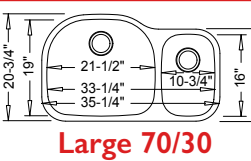

Large 70/30

16 Gauge
"LINDEN"
TU-405
Reverse TU-405R (30/70)

"DURANGO" TU-013
Includes Overflow Kit & Pop-Up Drain