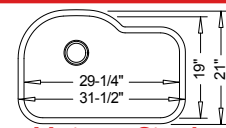

31-1/4" x 18 3/4" X 9" / 9"

Optional
Grid Set 9

Unique 50/50

16 Gauge
"EOS"
TU-550

31-1/2" x 21" X 9"

Optional
Grid 10

Unique Single

16 Gauge
"ZEPHYR"
TU-650