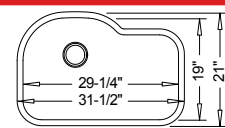

31-1/4" x 18 3/4" X 9" / 9"

Optional
Grid Set 9

Unique 50/50

16 Gauge
"EOS"
TU-550

31-1/2" x 21" X 9"

Optional
Grid 10

Unique Single

16 Gauge
"ZEPHYR"
TU-650