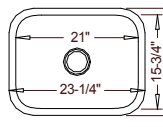

23-3/4" x 21-1/8" X 9"

Optional
Grid 57

"D" Bowl

16 Gauge
"ZEUS"
TU-008

18 Gauge
"Cosmo"
R07

23-1/4" x 18" X 9"

Optional
Grid 5

Medium Single

16 Gauge
"ELMONT"
TU-US301

18 Gauge
"Prince"
R10

14-3/4" x 18-1/4" X 8"

Optional
Grid 6

Small Single

16 Gauge
"CLIFTON"
TU-0805

18 Gauge
"Peanut"
R09

14-1/2" x 12-3/4" X 7"

Optional
Grid 7

Small Single

16 Gauge
"STERLING"
TU-0705

"ELLISON" MOVED!
Round Vanity (18 Gauge)
Includes Overflow Kit & Pop-Up Drain

Please see our
C-Tech Line
for this sink.
Model **LI-SV-12**

35-1/4" x 20-3/4" X 9" / 7"