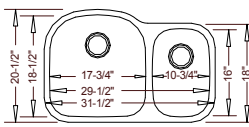

16 Gauge

18 Gauge
"Count"
R01

31-1/4" x 18" X 9" / 9"

Optional
Grid Set 1

50/50

16 Gauge
HERCULES
TU-001

18 Gauge
"Duke"
R02

Reverse R03 (40/60)

31-1/4" x 20-1/2" X 9" / 7"

Optional
Grid Set 2

60/40

16 Gauge
"ATLAS"
TU-002
Reverse TU-003 (40/60)

18 Gauge
"Duchess"
R04

Reverse R05 (30/70)

31-1/2" x 20-1/2" X 9" / 7"

Optional
Grid Set 3

23-3/4" x 21-1/8" X 9"

Optional
Grid 57

"D" Bowl

16 Gauge
"ZEUS"
TU-008

18 Gauge
"Cosmo"
R07

23-1/4" x 18" X 9"

Optional
Grid 5

Medium Single