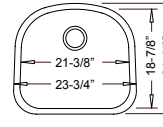

70/30

16 Gauge
"VENTURA"
TU-004
Reverse TU-005 (30/70)

18 Gauge
"Cravajo"
R06

31-1/4" x 18" X 9"

Optional
Grid 4

Large Single

16 Gauge
"VALIANT"
TU-006

18 Gauge
"Princess"
R08

23-3/4" x 21-1/8" X 9"

Optional
Grid 57

"D" Bowl

16 Gauge
"ZEUS"
TU-008

18 Gauge
"Cosmo"
R07

23-1/4" x 18" X 9"

Optional
Grid 5

Medium Single

16 Gauge
"ELMONT"
TU-US301

18 Gauge
"Prince"
R10

14-3/4" x 18-1/4" X 8"

Optional
Grid 6

Small Single

16 Gauge
"CLIFTON"
TU-0805

18 Gauge
"Peanut"
R09

14-1/2" x 12-3/4" X 7"