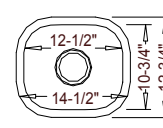

23-3/4" x 21-1/8" X 9"

Optional
Grid 57

"D" Bowl

16 Gauge
"ZEUS"
TU-008

18 Gauge
"Cosmo"
R07

23-1/4" x 18" X 9"

Optional
Grid 5

Medium Single

16 Gauge
"ELMONT"
TU-US301

18 Gauge
"Prince"
R10

14-3/4" x 18-1/4" X 8"

Optional
Grid 6

Small Single

16 Gauge
"CLIFTON"
TU-0805

18 Gauge
"Peanut"
R09

14-1/2" x 12-3/4" X 7"

Optional
Grid 7

Small Single

16 Gauge
"STERLING"
TU-0705

"ELLISON" MOVED!
Round Vanity (18 Gauge)
Includes Overflow Kit & Pop-Up Drain

Please see our
C-Tech Line
for this sink.
Model **LI-SV-12**

35-1/4" x 20-3/4" X 9" / 7"