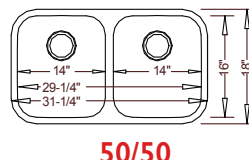

18 Gauge

Optional Accessories

16 Gauge

18 Gauge
"Count"
R01

31-1/4" x 18" X 9" / 9"

Optional
Grid Set 1

50/50

16 Gauge
HERCULES
TU-001

18 Gauge
"Duke"
R02
Reverse R03 (40/60)

31-1/4" x 20-1/2" X 9" / 7"

Optional
Grid Set 2

60/40

16 Gauge
"ATLAS"
TU-002
Reverse TU-003 (40/60)

18 Gauge
"Duchess"
R04
Reverse R05 (30/70)

31-1/2" x 20-1/2" X 9" / 7"