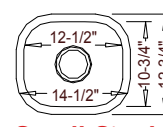

23-3/4" x 21-1/8" X 9"

Optional
Grid 57

"D" Bowl

16 Gauge
"ZEUS"
TU-008

18 Gauge
"Cosmo"
R07

23-1/4" x 18" X 9"

Optional
Grid 5

Medium Single

16 Gauge
"ELMONT"
TU-U5301

18 Gauge
"Prince"
R10

14-3/4" x 18-1/4" X 8"

Optional
Grid 6

Small Single

16 Gauge
"CLIFTON"
TU-0805

18 Gauge
"Peanut"
R09

14-1/2" x 12-3/4" X 7"

Optional
Grid 7

Small Single

16 Gauge
"STERLING"
TU-0705

"ELLISON" MOVED!

Round Vanity (18 Gauge)
Includes Overflow Kit & Pop-Up Drain

Please see our
C-Tech Line
for this sink.
Model **LI-SV-12**

35-1/4" x 20-3/4" X 9" / 7"