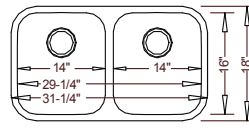

16 Gauge

18 Gauge
"Count"
R01

31-1/4" x 18" X 9" / 9"

Optional
Grid Set 1

50/50

16 Gauge
HERCULES
TU-001

18 Gauge
"Duke"
R02

Reverse R03 (40/60)

31-1/4" x 20-1/2" X 9" / 7"

Optional
Grid Set 2

60/40

16 Gauge
"ATLAS"
TU-002
Reverse TU-003 (40/60)

18 Gauge
"Duchess"
R04

Reverse R05 (30/70)

31-1/2" x 20-1/2" X 9" / 7"

Optional
Grid Set 3