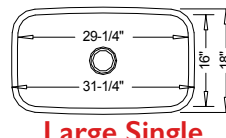

18 Gauge
"Duke"
R02
Reverse R03 (40/60)

31-1/4" x 20-1/2" X 9" / 7"

Optional
Grid Set 2

60/40

16 Gauge
"ATLAS"
TU-002
Reverse TU-003 (40/60)

18 Gauge
"Duchess"
R04
Reverse R05 (30/70)

31-1/2" x 20-1/2" X 9" / 7"

Optional
Grid Set 3

70/30

16 Gauge
"VENTURA"
TU-004
Reverse TU-005 (30/70)

18 Gauge
"Cravajo"
R06

31-1/4" x 18" X 9"

Optional
Grid 4

Large Single

16 Gauge
"VALIANT"
TU-006

18 Gauge
"Princess"
R08

23-3/4" x 21-1/8" X 9"

Optional
Grid 57

"D" Bowl

16 Gauge
"ZEUS"
TU-008

18 Gauge
"Cosmo"
R07

23-1/4" x 18" X 9"

Optional
Grid 5