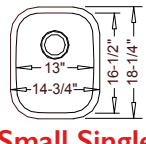

18 Gauge
"Princess"
R08

23-3/4" x 21-1/8" X 9"

Optional
Grid 57

"D" Bowl

16 Gauge
"ZEUS"
TU-008

18 Gauge
"Cosmo"
R07

23-1/4" x 18" X 9"

Optional
Grid 5

Medium Single

16 Gauge
"ELMONT"
TU-U5301

18 Gauge
"Prince"
R10

14-3/4" x 18-1/4" X 8"

Optional
Grid 6

Small Single

16 Gauge
"CLIFTON"
TU-0805

18 Gauge
"Peanut"
R09

14-1/2" x 12-3/4" X 7"

Optional
Grid 7

Small Single

16 Gauge
"STERLING"
TU-0705

"ELLISON" TU-012
Includes Overflow Kit & Pop-Up Drain

16-3/4" dia. x 6-1/2" (18 Gauge)

Round Vanity
(18 Gauge)

35-1/4" x 20-3/4" X 9" / 7"

Optional
Grid Set 8

Large 70/30

16 Gauge
"LINDEN"
TU-405
Reverse TU-405R (30/70)

"DURANGO" TU-013
Includes Overflow Kit & Pop-Up Drain

18" x 14" X 6" (18 Gauge)

Oval Vanity
(18 Gauge)

31-1/4" x 18 3/4" X 9" / 9"