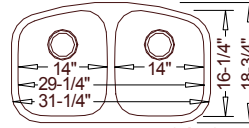

Optional
Grid 7

Small Single

16 Gauge
"STERLING"
TU-0705

"ELLISON" MOVED!
Round Vanity (18 Gauge)
Includes Overflow Kit & Pop-Up Drain

Please see our
C-Tech Line
for this sink.
Model **LI-SV-12**

35-1/4" x 20-3/4" X 9" / 7"

Optional
Grid Set 8

Large 70/30

16 Gauge
"LINDEN"
TU-405
Reverse TU-405R (30/70)

"DURANGO" MOVED!
Oval Vanity (18 Gauge)
Includes Overflow Kit & Pop-Up Drain

Please see our
C-Tech Line
for this sink.
Model **LI-SV-13**

31-1/4" x 18 3/4" X 9" / 9"

Optional
Grid Set 9

Unique 50/50

16 Gauge
"EOS"
TU-550

31-1/2" x 21" X 9"

Optional
Grid 10

Unique Single

16 Gauge
"ZEPHYR"
TU-650