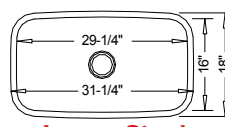

70/30

16 Gauge
"VENTURA"
TU-004
Reverse TU-005 (30/70)

18 Gauge
"Cravajo"
R06

31-1/4" x 18" X 9"

Optional
Grid 4

Large Single

16 Gauge
"VALIANT"
TU-006

18 Gauge
"Princess"
R08

23-3/4" x 21-1/8" X 9"

Optional
Grid 57

"D" Bowl

16 Gauge
"ZEUS"
TU-008

18 Gauge
"Cosmo"
R07

23-1/4" x 18" X 9"

Optional
Grid 5

Medium Single