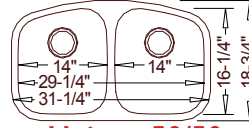

Optional
Grid 7

Small Single

16 Gauge
"STERLING"
TU-0705

"ELLISON" MOVED!

Round Vanity (18 Gauge)
Includes Overflow Kit & Pop-Up Drain

Please see our
C-Tech Line
for this sink.
Model **LI-SV-12**

35-1/4" x 20-3/4" X 9" / 7"

Optional
Grid Set 8

Large 70/30

16 Gauge
"LINDEN"
TU-405
Reverse TU-405R (30/70)

"DURANGO" MOVED!

Oval Vanity (18 Gauge)
Includes Overflow Kit & Pop-Up Drain

Please see our
C-Tech Line
for this sink.
Model **LI-SV-13**

31-1/4" x 18 3/4" X 9" / 9"

Optional
Grid Set 9

Unique 50/50

16 Gauge
"EOS"
TU-550

31-1/2" x 21" X 9"

Optional
Grid 10

Unique Single

16 Gauge
"ZEPHYR"
TU-650