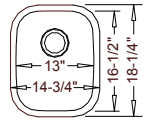

16 Gauge

18 Gauge
"Count"
R01

31-1/4" x 18" X 9" / 9"

Optional
Grid Set 1

50/50

16 Gauge
HERCULES
TU-001

18 Gauge
"Duke"
R02

Reverse R03 (40/60)

23-3/4" x 21-1/8" X 9"

Optional
Grid 57

"D" Bowl

16 Gauge
"ZEUS"
TU-008

18 Gauge
"Cosmo"
R07

23-1/4" x 18" X 9"

Optional
Grid 5

Medium Single

16 Gauge
"ELMONT"
TU-U5301

18 Gauge
"Prince"
R10

14-3/4" x 18-1/4" X 8"

Optional
Grid 6

Small Single

16 Gauge
"CLIFTON"
TU-0805

18 Gauge
"Peanut"
R09

14-1/2" x 12-3/4" X 7"

Optional
Grid 7

Small Single

16 Gauge
"STERLING"
TU-0705

"ELLISON" MOVED!

Round Vanity (18 Gauge)
Includes Overflow Kit & Pop-Up Drain

Please see our
C-Tech Line
for this sink.
Model **LI-SV-12**

35-1/4" x 20-3/4" X 9" / 7"