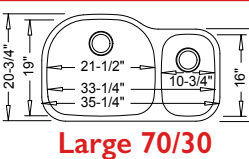

14-1/2" x 12-3/4" X 7"

Optional
Grid 7

Small Single

16 Gauge
"STERLING"
TU-0705

"ELLISON" TU-012
Includes Overflow Kit & Pop-Up Drain

16-3/4" dia. x 6-1/2" (18 Gauge)

Round Vanity
(18 Gauge)

35-1/4" x 20-3/4" X 9" / 7"

Optional
Grid Set 8

Large 70/30

16 Gauge
"LINDEN"
TU-405
Reverse TU-405R (30/70)

"DURANGO" TU-013
Includes Overflow Kit & Pop-Up Drain

18" x 14" X 6" (18 Gauge)

Oval Vanity
(18 Gauge)

31-1/4" x 18 3/4" X 9" / 9"