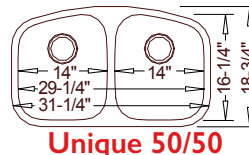

Unique 50/50

16 Gauge
"EOS"
TU-550