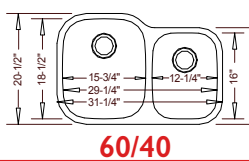

18 Gauge

Optional Accessories

16 Gauge

18 Gauge
"Count"
R01

31-1/4" x 18" X 9" / 9"

Optional
Grid Set 1

50/50

16 Gauge
HERCULES
TU-001

18 Gauge
"Duke"
R02
Reverse R03 (40/60)

31-1/4" x 20-1/2" X 9" / 7"

Optional
Grid Set 2

60/40

16 Gauge
"ATLAS"
TU-002
Reverse TU-003 (40/60)

18 Gauge
"Duchess"
R04
Reverse R05 (30/70)

31-1/2" x 20-1/2" X 9" / 7"