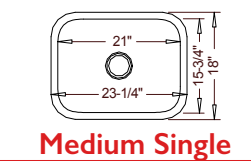

Medium Single

16 Gauge
"ELMONT"
TU-U5301

18 Gauge
"Prince"
R10