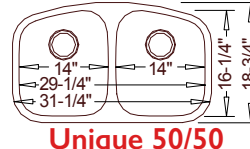

14-1/2" x 12-3/4" X 7"

Optional
Grid 7

Small Single

16 Gauge
"STERLING"
TU-0705

"ELLISON" TU-012

Includes Overflow Kit & Pop-Up Drain

16-3/4" dia. x 6-1/2"

Round Vanity
(18 Gauge)

35-1/4" x 20-3/4" X 9" / 7"

Optional
Grid Set 8

Large 70/30

16 Gauge
"LINDEN"
TU-405
Reverse TU-405R (30/70)

"DURANGO" TU-013

Includes Overflow Kit & Pop-Up Drain

18" x 14" X 6"

Oval Vanity
(18 Gauge)

31-1/4" x 18 3/4" X 9" / 9"

Optional
Grid Set 9

Unique 50/50

16 Gauge
"EOS"
TU-550

31-1/2" x 21" X 9"

Optional
Grid 10

Unique Single

16 Gauge
"ZEPHYR"
TU-650