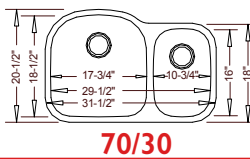

70/30

16 Gauge
"VENTURA"
TU-004
Reverse TU-005 (30/70)

18 Gauge
"Cravajo"
R06