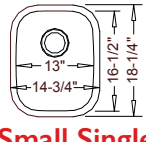

18 Gauge
"Princess"
R08

23-3/4" x 21-1/8" X 9"

Optional
Grid 57

"D" Bowl

16 Gauge
"ZEUS"
TU-008

18 Gauge
"Cosmo"
R07

23-1/4" x 18" X 9"

Optional
Grid 5

Medium Single

16 Gauge
"ELMONT"
TU-U5301

18 Gauge
"Prince"
R10

14-3/4" x 18-1/4" X 8"

Optional
Grid 6

Small Single

16 Gauge
"CLIFTON"
TU-0805

18 Gauge
"Peanut"
R09

14-1/2" x 12-3/4" X 7"

Optional
Grid 7

Small Single

16 Gauge
"STERLING"
TU-0705

"ELLISON" TU-012

Includes Overflow Kit & Pop-Up Drain

16-3/4" dia. x 6-1/2"

Round Vanity
(18 Gauge)