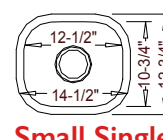

18 Gauge
"Princess"
R08

23-3/4" x 21-1/8" X 9"

Optional
Grid 57

"D" Bowl

16 Gauge
"ZEUS"
TU-008

18 Gauge
"Cosmo"
R07

23-1/4" x 18" X 9"

Optional
Grid 5

Medium Single

16 Gauge
"ELMONT"
TU-U5301

18 Gauge
"Prince"
R10

14-3/4" x 18-1/4" X 8"

Optional
Grid 6

Small Single

16 Gauge
"CLIFTON"
TU-0805

18 Gauge
"Peanut"
R09

14-1/2" x 12-3/4" X 7"

Optional
Grid 7

Small Single

16 Gauge
"STERLING"
TU-0705

"ELLISON" TU-012

Includes Overflow Kit & Pop-Up Drain

16-3/4" dia. x 6-1/2"

Round Vanity
(18 Gauge)