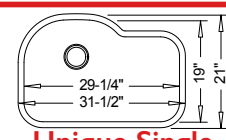

35-1/4" x 20-3/4" X 9" / 7"

Optional
Grid Set 8

Large 70/30

16 Gauge
"LINDEN"
TU-405
Reverse TU-405R (30/70)

"DURANGO" TU-013

Includes Overflow Kit & Pop-Up Drain

18" x 14" X 6"

Oval Vanity
(18 Gauge)

31-1/4" x 18 3/4" X 9" / 9"

Optional
Grid Set 9

Unique 50/50

16 Gauge
"EOS"
TU-550

31-1/2" x 21" X 9"

Optional
Grid 10

Unique Single

16 Gauge
"ZEPHYR"
TU-650