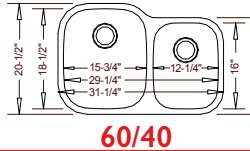

18 Gauge

Optional Accessories

16 Gauge

18 Gauge
"Count"
R01

31-1/4" x 18" X 9" / 9"

Optional
Grid Set 1

50/50

16 Gauge
HERCULES
TU-001

18 Gauge
"Duke"
R02
Reverse R03 (40/60)

31-1/4" x 20-1/2" X 9" / 7"

Optional
Grid Set 2

60/40

16 Gauge
"ATLAS"
TU-002
Reverse TU-003 (40/60)

18 Gauge
"Duchess"
R04
Reverse R05 (30/70)

31-1/2" x 20-1/2" X 9" / 7"