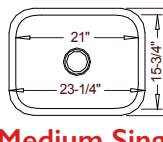

18 Gauge
"Princess"
R08

23-3/4" x 21-1/8" X 9"

Optional
Grid 57

"D" Bowl

16 Gauge
"ZEUS"
TU-008

18 Gauge
"Cosmo"
R07

23-1/4" x 18" X 9"

Optional
Grid 5

Medium Single

16 Gauge
"ELMONT"
TU-U5301

18 Gauge
"Prince"
R10

14-3/4" x 18-1/4" X 8"

Optional
Grid 6

Small Single

16 Gauge
"CLIFTON"
TU-0805

18 Gauge
"Peanut"
R09

14-1/2" x 12-3/4" X 7"

Optional
Grid 7

Small Single

16 Gauge
"STERLING"
TU-0705

"ELLISON" TU-012

Includes Overflow Kit & Pop-Up Drain

16-3/4" dia. x 6-1/2"

Round Vanity
(18 Gauge)