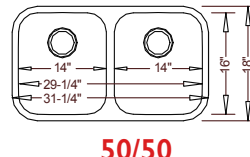

18 Gauge

Optional Accessories

16 Gauge

18 Gauge
"Count"
R01

31-1/4" x 18" X 9" / 9"

Optional
Grid Set 1

50/50

16 Gauge
HERCULES
TU-001

18 Gauge
"Duke"
R02
Reverse R03 (40/60)

31-1/4" x 20-1/2" X 9" / 7"

Optional
Grid Set 2

60/40

16 Gauge
"ATLAS"
TU-002
Reverse TU-003 (40/60)

18 Gauge
"Duchess"
R04
Reverse R05 (30/70)

31-1/2" x 20-1/2" X 9" / 7"