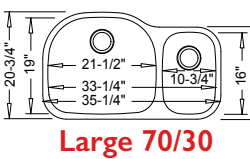

14-1/2" x 12-3/4" X 7"

Optional
Grid 7

Small Single

16 Gauge
"STERLING"
TU-0705

"ELLISON" TU-012

Includes Overflow Kit & Pop-Up Drain

16-3/4" dia. x 6-1/2"

Round Vanity
(18 Gauge)

35-1/4" x 20-3/4" X 9" / 7"

Optional
Grid Set 8

Large 70/30

16 Gauge
"LINDEN"
TU-405
Reverse TU-405R (30/70)

"DURANGO" TU-013

Includes Overflow Kit & Pop-Up Drain

18" x 14" X 6"

Oval Vanity
(18 Gauge)