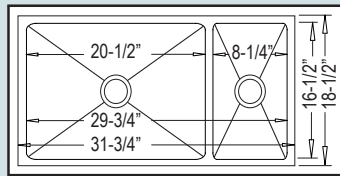

"CONGREGATION" Radial: R-ZS-100 ■ Zero-Edge: ZS-100

31-3/4" x 18-1/2" X 9"

Optional Grid Set #40

"MIGRATION" VANITY

Radial: R-ZS-400  
(Zero-Edge Not Available)

**BONUS!**  
Migration Includes  
Overflow Kit and  
Popup Drain Assembly

22" x 16-1/4" X 7"

"RENDITION" Radial: R-ZS-200 ■ Zero-Edge: ZS-200

31-3/4" x 18-1/2" X 9" / 6"

Optional Grid Set #41

"LIBATION"

Radial: R-ZS-500  
Zero-Edge: ZS-500

15" x 15" X 9"

Grid Not Available