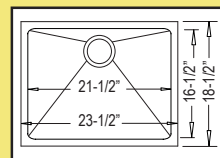

"INTEGRATION" Radial: R-ZS-300 ■ Zero-Edge: ZS-300

31-3/4" x 18-1/2" X 9"

Optional Grid #42

"SOLUTION"

Radial: R-ZS-600  
Zero-Edge: ZS-600

23-1/2" x 18-1/2" X 9"

Grid Not Available

## NEW!!! ADA-COMPLIANT RADIAL SINGLE BOWLS

(These models are ADA-Compliant when installed according to ADA mounting guidelines)

R-ZS-300-ADA

31-3/4" x 18-1/2" X 5-1/2"

Grid Not Available

23-1/2" x 18-1/2" X 5-1/2"