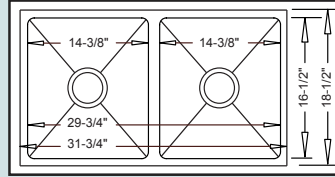

URBAN PLACE

Handmade Sinks

Most Urbanplace Available in **TWO Styles!**
 20° Inside Rounded "Radial" -OR-
 Traditional Square "Zero Edge" Inside Corners!
 (Images and line drawings show radial version)

Made from heavy 18 Gauge Stainless Steel - please specify radial or zero-edge model when ordering.

"CONGREGATION" Radial: R-ZS-100 ■ Zero-Edge: ZS-100

31-3/4" x 18-1/2" X 9"

Optional Grid Set #40

7" Depth Version Available (Zero-Edge only): ZS-100-32187 - Optional Grid Set #100

"RENDITION" Radial: R-ZS-200 ■ Zero-Edge: ZS-200

Bowl Size: 26" x 17" x 9"
Optional Grid #53

33" - R-ZS-3300

Bowl Size: 29" x 17" x 9"
Optional Grid #55

35" - R-ZS-3500

Bowl Size: 31" x 17" x 9"
Optional Grid #55

Drawings show
35" width versions

Low-Divide 50-50 Apron

NEW !!!

30" - R-ZS-3050

Inner Dims: 27" x 17" x 9"
Bowl Size: 12-1/2" x 17" x 9"
Optional Grid Set #54

33" - R-ZS-3350

Inner Dims: 29" x 17" x 9"
Bowl Size: 14" x 17" x 9"
Optional Grid Set #56

35" - R-ZS-3550