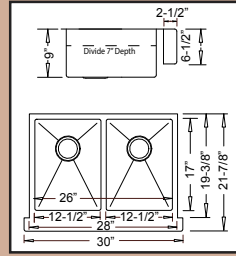

30" width versions shown.  
Length same for all Urban-Apron models.

Low-Divide 50-50 Apron

R-ZS-3050 (30")  
R-ZS-3350 (33")