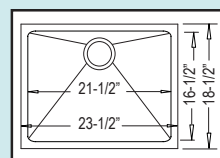

Bowl Size: 26" x 17" x 9"
Optional Grid #53

33" - R-ZS-3300

Bowl Size: 29" x 17" x 9"
Optional Grid #55

35" - R-ZS-3500

Bowl Size: 31" x 17" x 9"
Optional Grid #55

Drawings show
35" width versions

Low-Divide 50-50 Apron

NEW !!!

30" - R-ZS-3050

Inner Dims: 27" x 17" x 9"
Bowl Size: 12-1/2" x 17" x 9"
Optional Grid Set #54

33" - R-ZS-3350

Inner Dims: 29" x 17" x 9"
Bowl Size: 14" x 17" x 9"
Optional Grid Set #56

35" - R-ZS-3550

Inner Dims: 31" x 17" x 9"
Bowl Size: 15" x 17" x 9"
Optional Grid Set #56

NEW !!!

URBAN DROP-IN MODELS

Available In Zero-Edge Style • 33" x 22" x 9"

Drop-In Single Bowl

ZS-T-3322-9-1

Optional Grid Set #103

Drop-In 50-50

ZS-T-3322-9-1

Optional Grid Set #102

URBAN ADA-COMPLIANT RADIAL SINGLE BOWLS

(These models are ADA-Compliant when installed according to ADA mounting guidelines)

R-ZS-300-ADA

31-3/4" x 18-1/2" X 5-1/2"
Grid Not Available