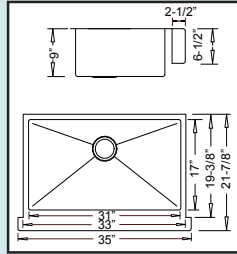

PREMIER URBAN-APRONS w/RADIAL BOWLS!

Available in 30", 33", and 35" Widths - 6-1/2 Inch Front Apron allows it to fit into most standard cabinets with NO CUTTING!!!

Large Single Apron