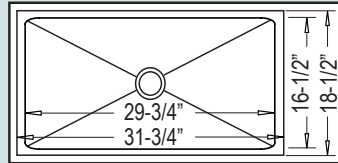

31-3/4" x 18-1/2" X 9" / 6"

Optional Grid Set #41

"INTEGRATION" Radial: R-ZS-300 ■ Zero-Edge: ZS-300

31-3/4" x 18-1/2" X 9"

Optional Grid #42

7" Depth Version Available (Zero-Edge only): ZS-300-32187 - Optional Grid #101

"LIBATION"

15" x 15" X 9"

Radial: R-ZS-500
Zero-Edge: ZS-500

Grid Not Available

"SOLUTION"

23-1/2" x 18-1/2" X 9"

Radial: R-ZS-600
Zero-Edge: ZS-600

Grid Not Available

Bowl Size: 26" x 17" x 9"
Optional Grid #53

33" - R-ZS-3300

Bowl Size: 29" x 17" x 9"
Optional Grid #55

35" - R-ZS-3500

Bowl Size: 31" x 17" x 9"
Optional Grid #55

Drawings show
35" width versions

Low-Divide 50-50 Apron

NEW !!!

30" - R-ZS-3050

Inner Dims: 27" x 17" x 9"
Bowl Size: 12-1/2" x 17" x 9"
Optional Grid Set #54

33" - R-ZS-3350

Inner Dims: 29" x 17" x 9"
Bowl Size: 14" x 17" x 9"
Optional Grid Set #56

35" - R-ZS-3550