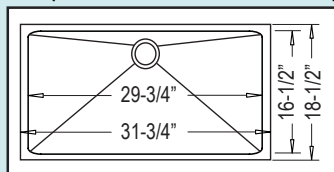

NEW !!!

30" - R-ZS-3050

Inner Dims: 27" x 17" x 9"
Bowl Size: 12-1/2" x 17" x 9"
Optional Grid Set #54

33" - R-ZS-3350

Inner Dims: 29" x 17" x 9"
Bowl Size: 14" x 17" x 9"
Optional Grid Set #56

35" - R-ZS-3550

Inner Dims: 31" x 17" x 9"
Bowl Size: 15" x 17" x 9"
Optional Grid Set #56

NEW !!!

URBAN DROP-IN MODELS

Available In Zero-Edge Style • 33" x 22" x 9"

Drop-In Single Bowl

ZS-T-3322-9-1

Optional Grid Set #103

Drop-In 50-50

ZS-T-3322-9-1

Optional Grid Set #102

URBAN ADA-COMPLIANT RADIAL SINGLE BOWLS

(These models are ADA-Compliant when installed according to ADA mounting guidelines)

R-ZS-300-ADA

31-3/4" x 18-1/2" X 5-1/2"
Grid Not Available

23-1/2" x 18-1/2" X 5-1/2"
Grid Not Available

R-ZS-600-ADA