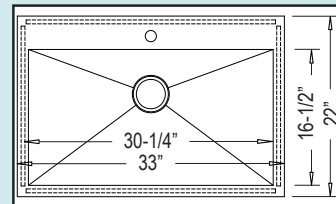

Bowl Size: 26" x 17" x 9"
Optional Grid #53

33" - R-ZS-3300

Bowl Size: 29" x 17" x 9"
Optional Grid #55

35" - R-ZS-3500

Bowl Size: 31" x 17" x 9"
Optional Grid #55

Drawings show
35" width versions

Low-Divide 50-50 Apron

NEW !!!

30" - R-ZS-3050

Inner Dims: 27" x 17" x 9"
Bowl Size: 12-1/2" x 17" x 9"
Optional Grid Set #54

33" - R-ZS-3350

Inner Dims: 29" x 17" x 9"
Bowl Size: 14" x 17" x 9"
Optional Grid Set #56

35" - R-ZS-3550

Inner Dims: 31" x 17" x 9"
Bowl Size: 15" x 17" x 9"
Optional Grid Set #56

NEW !!!

URBAN DROP-IN MODELS

Available In Zero-Edge Style • 33" x 22" x 9"

Drop-In Single Bowl

ZS-T-3322-9-1

Optional Grid Set #103