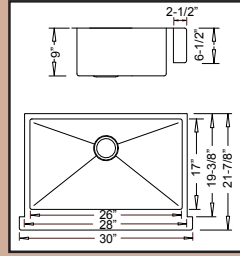

30" width versions shown.  
Length same for all Urban-Apron models.

Low-Divide 50-50 Apron

R-ZS-3050 (30")  
R-ZS-3350 (33")