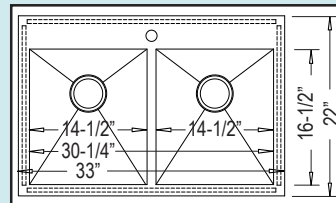

ZS-T-3322-9-1

Optional Grid Set #102