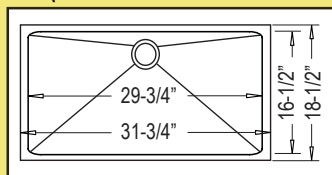

22" x 16-1/4" X 7"

"RENDITION" Radial: R-ZS-200 ■ Zero-Edge: ZS-200

31-3/4" x 18-1/2" X 9" / 6"

Optional Grid Set #41

"LIBATION"

Radial: R-ZS-500  
Zero-Edge: ZS-500

15" x 15" X 9"

Grid Not Available

"INTEGRATION" Radial: R-ZS-300 ■ Zero-Edge: ZS-300

31-3/4" x 18-1/2" X 9"

Optional Grid #42

"SOLUTION"

Radial: R-ZS-600  
Zero-Edge: ZS-600

23-1/2" x 18-1/2" X 9"

Grid Not Available

## NEW!!! ADA-COMPLIANT RADIAL SINGLE BOWLS

(These models are ADA-Compliant when installed according to ADA mounting guidelines)

R-ZS-300-ADA

31-3/4" x 18-1/2" X 5-1/2"

Grid Not Available

23-1/2" x 18-1/2" X 5-1/2"