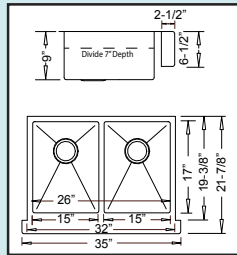

Bowl Size: 26" x 17" x 9"
Optional Grid #53

33" - R-ZS-3300

Bowl Size: 29" x 17" x 9"
Optional Grid #55

35" - R-ZS-3500

Bowl Size: 31" x 17" x 9"
Optional Grid #55

Drawings show
35" width versions

Low-Divide 50-50 Apron

NEW !!!

30" - R-ZS-3050

Inner Dims: 27" x 17" x 9"
Bowl Size: 12-1/2" x 17" x 9"
Optional Grid Set #54

33" - R-ZS-3350

Inner Dims: 29" x 17" x 9"
Bowl Size: 14" x 17" x 9"
Optional Grid Set #56

35" - R-ZS-3550

Inner Dims: 31" x 17" x 9"
Bowl Size: 15" x 17" x 9"
Optional Grid Set #56

NEW !!!

URBAN DROP-IN MODELS

Available In Zero-Edge Style • 33" x 22" x 9"

Drop-In Single Bowl

ZS-T-3322-9-1

Optional Grid Set #103