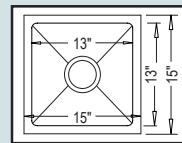

31-3/4" x 18-1/2" X 9" / 6"

Optional Grid Set #41

"INTEGRATION" Radial: R-ZS-300 ■ Zero-Edge: ZS-300

31-3/4" x 18-1/2" X 9"

Optional Grid #42

7" Depth Version Available (Zero-Edge only): ZS-300-32187 - Optional Grid #101

"LIBATION"

15" x 15" X 9"

Radial: R-ZS-500
Zero-Edge: ZS-500

Grid Not Available

"SOLUTION"

23-1/2" x 18-1/2" X 9"

Radial: R-ZS-600
Zero-Edge: ZS-600

Grid Not Available

Bowl Size: 26" x 17" x 9"
Optional Grid #53

33" - R-ZS-3300

Bowl Size: 29" x 17" x 9"
Optional Grid #55

35" - R-ZS-3500

Bowl Size: 31" x 17" x 9"
Optional Grid #55

Drawings show
35" width versions

Low-Divide 50-50 Apron

NEW !!!

30" - R-ZS-3050

Inner Dims: 27" x 17" x 9"
Bowl Size: 12-1/2" x 17" x 9"
Optional Grid Set #54

33" - R-ZS-3350

Inner Dims: 29" x 17" x 9"
Bowl Size: 14" x 17" x 9"
Optional Grid Set #56

35" - R-ZS-3550