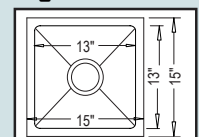

22" x 16-1/4" X 7"

"RENDITION" Radial: R-ZS-200 ■ Zero-Edge: ZS-200

31-3/4" x 18-1/2" X 9" / 6"

Optional Grid Set #41

"LIBATION"

Radial: R-ZS-500  
Zero-Edge: ZS-500

15" x 15" X 9"

Grid Not Available

"INTEGRATION" Radial: R-ZS-300 ■ Zero-Edge: ZS-300

31-3/4" x 18-1/2" X 9"

Optional Grid #42

"SOLUTION"

Radial: R-ZS-600  
Zero-Edge: ZS-600

23-1/2" x 18-1/2" X 9"

Grid Not Available