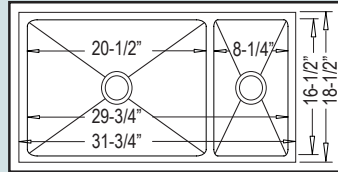

"CONGREGATION" Radial: R-ZS-100 ■ Zero-Edge: ZS-100

31-3/4" x 18-1/2" X 9"

Optional Grid Set #40

7" Depth Version Available (Zero-Edge only): ZS-100-32187 - Optional Grid Set #100

"RENDITION" Radial: R-ZS-200 ■ Zero-Edge: ZS-200

31-3/4" x 18-1/2" X 9" / 6"

Optional Grid Set #41

"INTEGRATION" Radial: R-ZS-300 ■ Zero-Edge: ZS-300

31-3/4" x 18-1/2" X 9"

Optional Grid #42

7" Depth Version Available (Zero-Edge only): ZS-300-32187 - Optional Grid #101

Bowl Size: 26" x 17" x 9"
Optional Grid #53

33" - R-ZS-3300

Bowl Size: 29" x 17" x 9"
Optional Grid #55

35" - R-ZS-3500

Bowl Size: 31" x 17" x 9"
Optional Grid #55

Drawings show
35" width versions

Low-Divide 50-50 Apron

NEW !!!

30" - R-ZS-3050

Inner Dims: 27" x 17" x 9"
Bowl Size: 12-1/2" x 17" x 9"
Optional Grid Set #54

33" - R-ZS-3350

Inner Dims: 29" x 17" x 9"
Bowl Size: 14" x 17" x 9"
Optional Grid Set #56

35" - R-ZS-3550