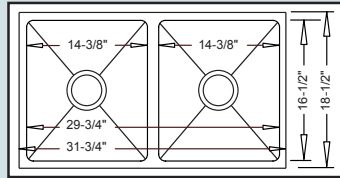

30" width versions shown.  
Length same for all Urban-Apron models.

Low-Divide 50-50 Apron

R-ZS-3050 (30")  
R-ZS-3350 (33")

## URBAN PLACE Handmade Sinks

Made from heavy 18 Gauge Stainless Steel - please specify radial or zero-edge model when ordering.

Most Urbanplace Available in TWO Styles!

20° Inside Rounded "Radial" -OR-  
Traditional Square "Zero Edge" Inside Corners!  
(Images and line drawings show radial version)

"CONGREGATION" Radial: R-ZS-100 ■ Zero-Edge: ZS-100

31-3/4" x 18-1/2" X 9"

Optional Grid Set #40

"MIGRATION" VANITY

Radial: R-ZS-400  
(Zero-Edge Not Available)

**BONUS!**  
Migration Includes  
Overflow Kit and  
Popup Drain Assembly