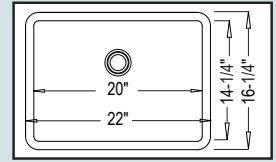

PREMIER URBAN-APRON w/RADIAL BOWLS!

Available in 30" and 33" Widths (Grids not available)

6-1/2 Inch Front Apron allows it to fit into most standard cabinets with NO CUTTING!!!

Large Single Apron

R-ZS-3000 (30")
R-ZS-3300 (33")

30" width versions shown.
Length same for all Urban-Apron models.

Low-Divide 50-50 Apron

R-ZS-3050 (30")
R-ZS-3350 (33")

URBAN PLACE Handmade Sinks

Made from heavy 18 Gauge Stainless Steel - please specify radial or zero-edge model when ordering.

Most Urbanplace Available in TWO Styles!

20° Inside Rounded "Radial" -OR-
Traditional Square "Zero Edge" Inside Corners!
(Images and line drawings show radial version)

"CONGREGATION" Radial: R-ZS-100 ■ Zero-Edge: ZS-100

31-3/4" x 18-1/2" X 9"

Optional Grid Set #40

"MIGRATION" VANITY

Radial: R-ZS-400
(Zero-Edge Not Available)

BONUS!
Migration Includes
Overflow Kit and
Popup Drain Assembly

22" x 16-1/4" X 7"

"RENDITION" Radial: R-ZS-200 ■ Zero-Edge: ZS-200

31-3/4" x 18-1/2" X 9" / 6"

Optional Grid Set #41

"LIBATION"

Radial: R-ZS-500
Zero-Edge: ZS-500

15" x 15" X 9"

Grid Not Available

"INTEGRATION" Radial: R-ZS-300 ■ Zero-Edge: ZS-300

31-3/4" x 18-1/2" X 9"

Optional Grid #42

"SOLUTION"

Radial: R-ZS-600
Zero-Edge: ZS-600

23-1/2" x 18-1/2" X 9"

Grid Not Available

NEW!!! ADA-COMPLIANT RADIAL SINGLE BOWLS

(These models are ADA-Compliant when installed according to ADA mounting guidelines)

R-ZS-300-ADA

31-3/4" x 18-1/2" X 5-1/2"

Grid Not Available

23-1/2" x 18-1/2" X 5-1/2"

Grid Not Available

R-ZS-600-ADA

R180620