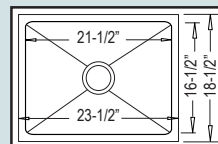

"LIBATION"

15" x 15" X 9"

Radial: R-ZS-500
Zero-Edge: ZS-500

Grid Not Available

"SOLUTION"

23-1/2" x 18-1/2" X 9"

Radial: R-ZS-600
Zero-Edge: ZS-600

Grid Not Available

Bowl Size: 26" x 17" x 9"
Optional Grid #53

33" - R-ZS-3300

Bowl Size: 29" x 17" x 9"
Optional Grid #55

35" - R-ZS-3500

Bowl Size: 31" x 17" x 9"
Optional Grid #55

Drawings show
35" width versions

Low-Divide 50-50 Apron

NEW !!!

30" - R-ZS-3050

Inner Dims: 27" x 17" x 9"
Bowl Size: 12-1/2" x 17" x 9"
Optional Grid Set #54

33" - R-ZS-3350

Inner Dims: 29" x 17" x 9"
Bowl Size: 14" x 17" x 9"
Optional Grid Set #56

35" - R-ZS-3550