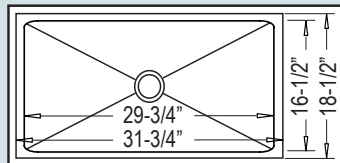

22" x 16-1/4" X 7"

"RENDITION" Radial: R-ZS-200 ■ Zero-Edge: ZS-200

31-3/4" x 18-1/2" X 9" / 6"

Optional Grid Set #41

"LIBATION"

Radial: R-ZS-500  
Zero-Edge: ZS-500

15" x 15" X 9"

Grid Not Available

"INTEGRATION" Radial: R-ZS-300 ■ Zero-Edge: ZS-300

31-3/4" x 18-1/2" X 9"

Optional Grid #42

"SOLUTION"

Radial: R-ZS-600  
Zero-Edge: ZS-600

23-1/2" x 18-1/2" X 9"

Grid Not Available