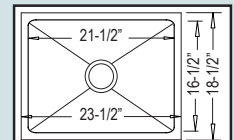

"INTEGRATION" Radial: R-ZS-300 ■ Zero-Edge: ZS-300

31-3/4" x 18-1/2" X 9"

Optional Grid #42

"SOLUTION"

Radial: R-ZS-600  
Zero-Edge: ZS-600

23-1/2" x 18-1/2" X 9"

Grid Not Available

## NEW!!! ADA-COMPLIANT RADIAL SINGLE BOWLS

(These models are ADA-Compliant when installed according to ADA mounting guidelines)

R-ZS-300-ADA

31-3/4" x 18-1/2" X 5-1/2"

Grid Not Available

23-1/2" x 18-1/2" X 5-1/2"